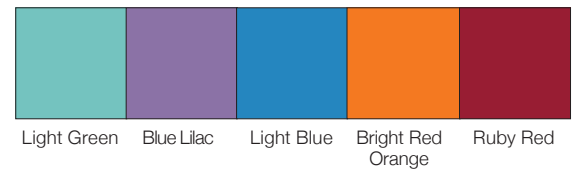

MIX CONTEMPORARY MARKERBOARDS

Mixed Material Dry Erase Markerboards

Product Highlights

- Customizable components – from Ash wood stains and metal accent strip colors to best in class writing and tack surfaces
- Metal accent strip highlights an integrated marker rail
- Available in Claridge Glass and LCS³ Porcelain™ writing surfaces, and Claridge Cork tack surfaces

MIX
by Claridge

Highly customizable,
mixed-material mobile
and wall mounted
markerboards

MIX Contemporary Markerboards | Choose Your Expression

Metal accent strip highlights the integrated marker rail

Standard Sizes and Colors

- Responsibly harvested Ash wood frames available in Clear, Vellum, Driftwood, and Rustic stains
- Metal accent strip available in Signal White, Slate Gray or Matte Black with 180 optional powder coat colors
- Includes 4 magnets, assorted markers and 1 microfiber eraser cloth

Standard nominal sizes:

3' x 4', 3' x 5', 4' x 3', 4' x 4', 4' x 6', 4' x 8'

Standard Metal Color Options

Ash Wood Frame Stains

LCS³ Porcelain™ Colors

NP³ Chalkboard Colors

Standard Claridge Glass Colors

*Standard glass markerboard color comes in Brilliant White