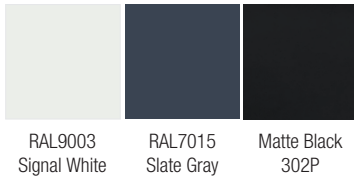

MIX CONTEMPORARY MARKERBOARDS

Mixed Material Dry Erase Markerboards

Product Highlights

- Customizable components – from Ash wood stains and metal accent strip colors to best in class writing and tack surfaces
- Metal accent strip highlights an integrated marker rail
- Available in Claridge Glass and LCS³ Porcelain™ writing surfaces, and Claridge Cork tack surfaces

MIX
by Claridge

Highly customizable,
mixed-material mobile
and wall mounted
markerboards

MIX Contemporary Markerboards | Choose Your Expression

Metal accent strip highlights the integrated marker rail

Standard Sizes and Colors

- Responsibly harvested Ash wood frames available in Clear, Vellum, Driftwood, and Rustic stains
- Metal accent strip available in Signal White, Slate Gray or Matte Black with 180 optional powder coat colors
- Includes 4 magnets, assorted markers and 1 microfiber eraser cloth

Standard nominal sizes:

3' x 4', 3' x 5', 4' x 3', 4' x 4', 4' x 6', 4' x 8'

Standard Metal Color Options

Ash Wood Frame Stains

LCS³ Porcelain™ Colors

NP³ Chalkboard Colors

Standard Claridge Glass Colors

*Standard glass markerboard color comes in Brilliant White