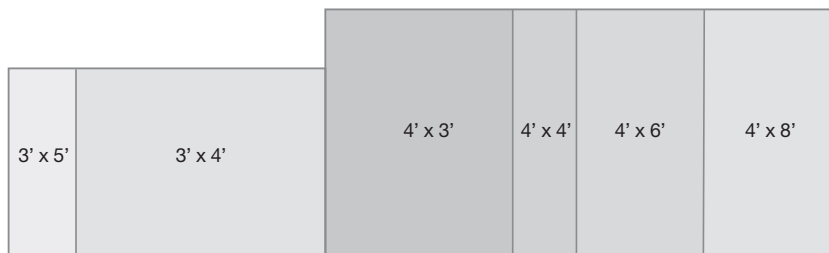

MIX
by Claridge

Highly customizable,
mixed-material mobile
and wall mounted
markerboards

MIX Contemporary Markerboards | Choose Your Expression

Metal accent strip highlights the integrated marker rail

Standard Sizes and Colors

Standard nominal sizes:

3' x 4', 3' x 5', 4' x 3', 4' x 4', 4' x 6', 4' x 8'

Standard Metal Color Options

Ash Wood Frame Stains

LCS³ Porcelain™ Colors

NP³ Chalkboard Colors

Standard Claridge Glass Colors

*Standard glass markerboard color comes in Brilliant White