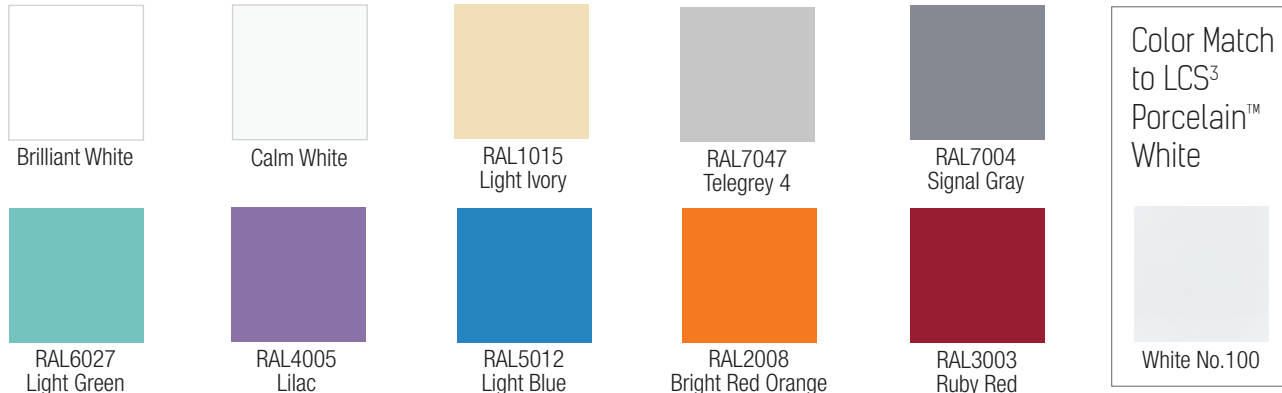

Claridge®

TURN WORKSPACES INTO IDEA PLACES

POWDER COATINGS

Color Guide

An environmentally friendly process that offers a wide range of decorative, functional colors for use on glass markerboards, walls, and metal frames.

Colors are reproduced with reasonable accuracy in standard Gloss finish unless noted Matte.
If match is critical, contact us at 800-434-4610 for actual samples

Standard Color Selections for Glass

Claridge offers virtually unlimited design options with powder coat colors available for magnetic glass markerboards and glass marker walls. Select from the 10 standard colors shown below, or choose from the over 180 optional colors inside. Custom match colors are also available.

Standard Color Selections for Aluminum

Claridge offers the durability and brilliance of powder coat finishes for aluminum framed boards, mobile markerboards cases, display cabinets and virtually any product offered with a metal or extruded aluminum component. Choose from any of the 24 standard colors shown below, or select from more than a 180 optional powder coat color examples inside – including textured and transparent finish choices.