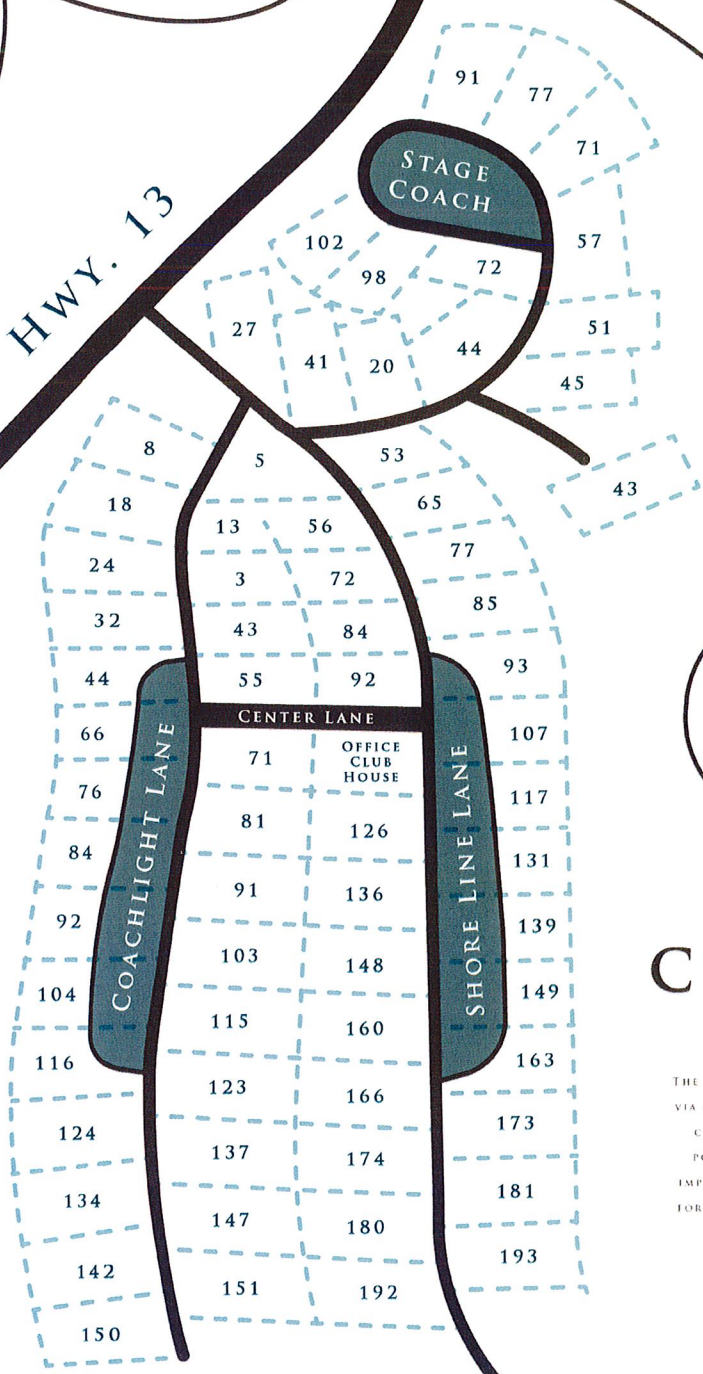

HWY. 13

STAGE COACH

CEDAR BLUFF

WHITEFISH BAY

COACHLIGHT VILLAGE

THE INFORMATION ON THIS MAP WAS DERIVED FROM DIGITAL DATABASES VIA GOOGLE MAPS. CARE WAS TAKEN IN THE CREATION OF THIS MAP. WE CANNOT ACCEPT ANY RESPONSIBILITY FOR ERRORS, OMISSIONS, OR POSITIONAL ACCURACY. THERE ARE NO WARRANTIES, EXPRESSED OR IMPLIED, INCLUDING THE WARRANTY OF MERCHANTABILITY OR FITNESS FOR A PARTICULAR PURPOSE, ACCOMPANYING THIS PRODUCT. HOWEVER, NOTIFICATION OF ANY ERRORS WILL BE APPRECIATED.

GOAR HOLLOW

BOAT DOCKS