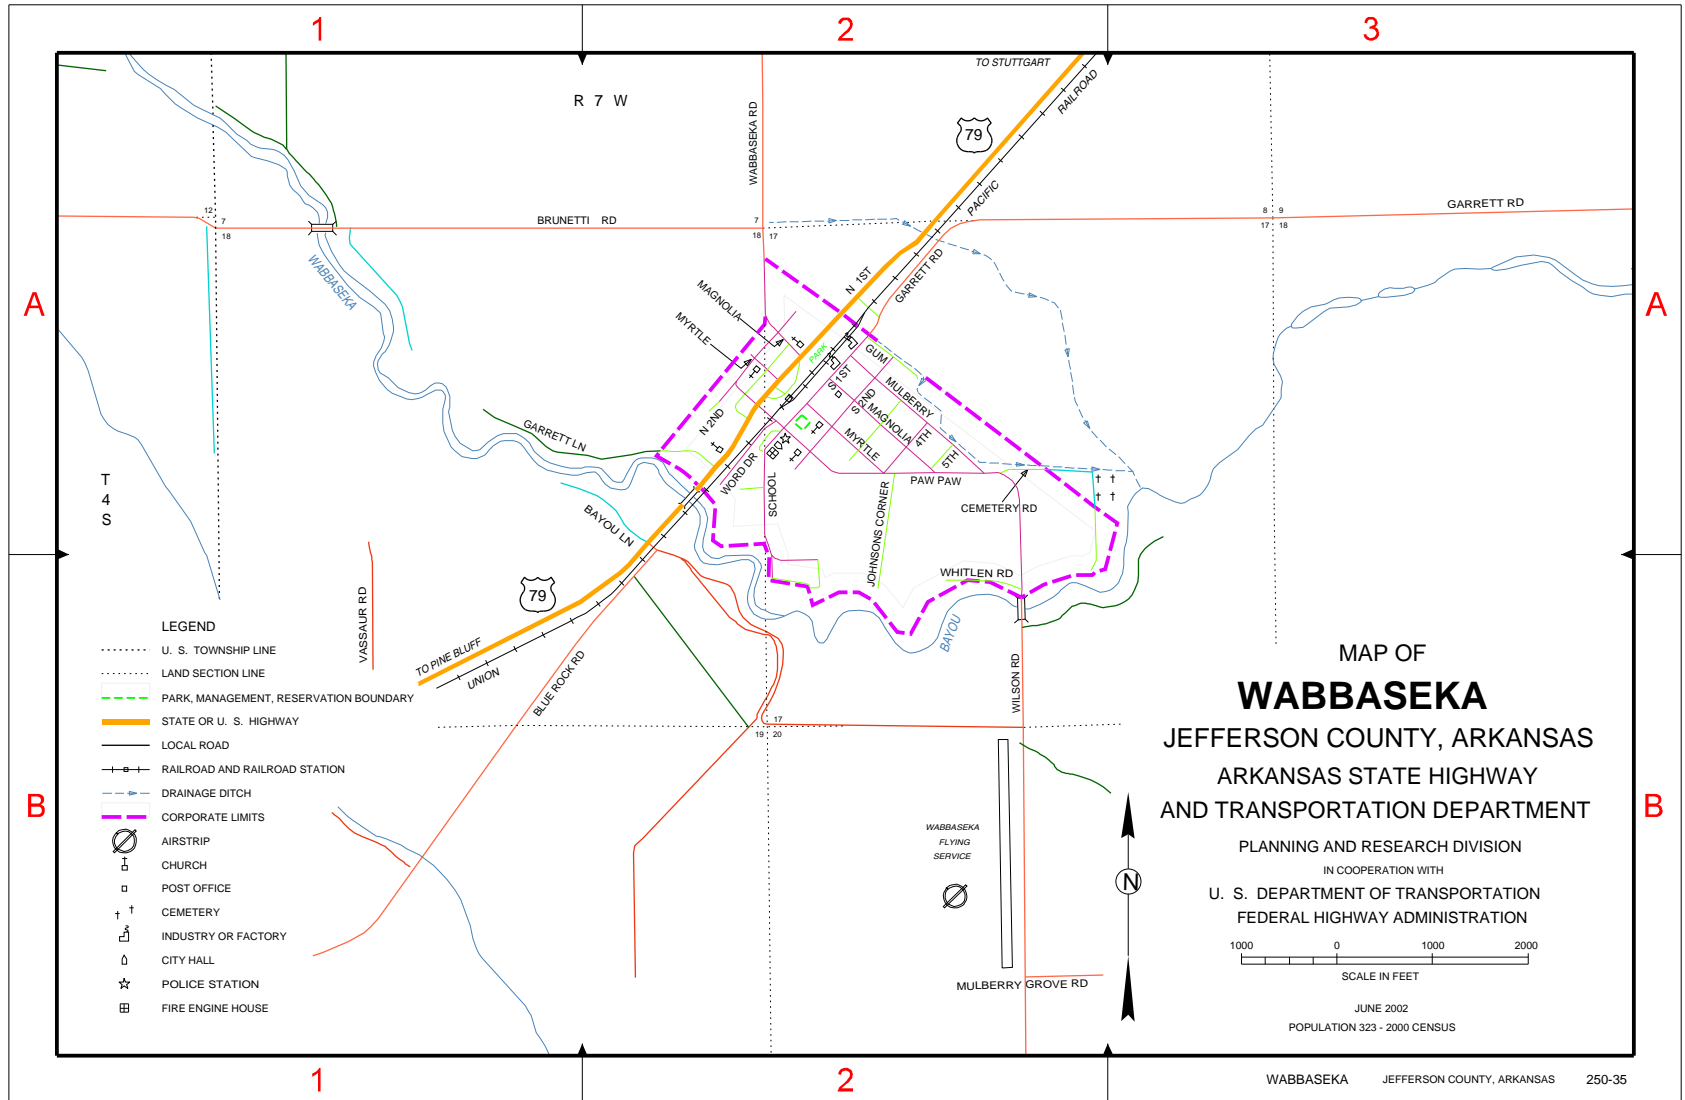

INDEX

4TH	A-2
5TH	A-2
CEMETERY RD	A-2
GARRETT LN	A-1
GUM	A-2
JOHNSONS CORNER	A-2
MAGNOLIA	A-2
MULBERRY	A-2
MYRTLE	A-2
N 1ST	A-2
N 2ND	A-2
PAW PAW	A-2
S 1ST	A-2
S 2ND	A-2
SCHOOL	A-2
WABBASEKA RD	A-2
WHITLEN RD	B-2
WILSON RD	B-2
WORD DR	A-2

MAP OF WABBASEKA JEFFERSON COUNTY, ARKANSAS ARKANSAS STATE HIGHWAY AND TRANSPORTATION DEPARTMENT

PLANNING AND RESEARCH DIVISION
IN COOPERATION WITH
U. S. DEPARTMENT OF TRANSPORTATION
FEDERAL HIGHWAY ADMINISTRATION

JUNE 2002
POPULATION 323 - 2000 CENSUS