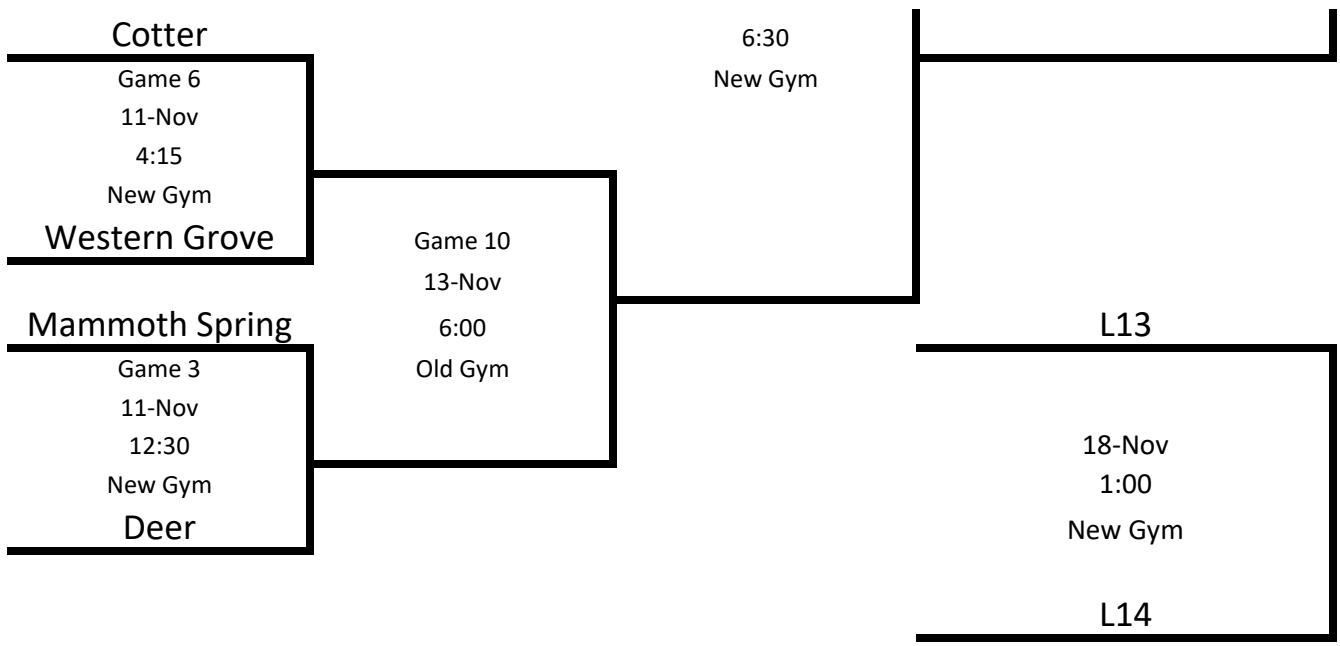

Game 7

11-Nov

5:30

New Gym

Calico Rock

Game 14

16-Nov

18-Nov

4:00

New Gym

L4

18-Nov  
10:00  
New Gym

Consolation CHAMPION

L2

Game 3  
15-Nov  
6:30  
Old Gym

L7

Game 6  
16-Nov  
7:45  
Old

L6

Game 4  
15-Nov  
7:45  
Old Gym

L3

L5

18-Nov  
11:30  
Old Gym

3rd Place Consolation

L6