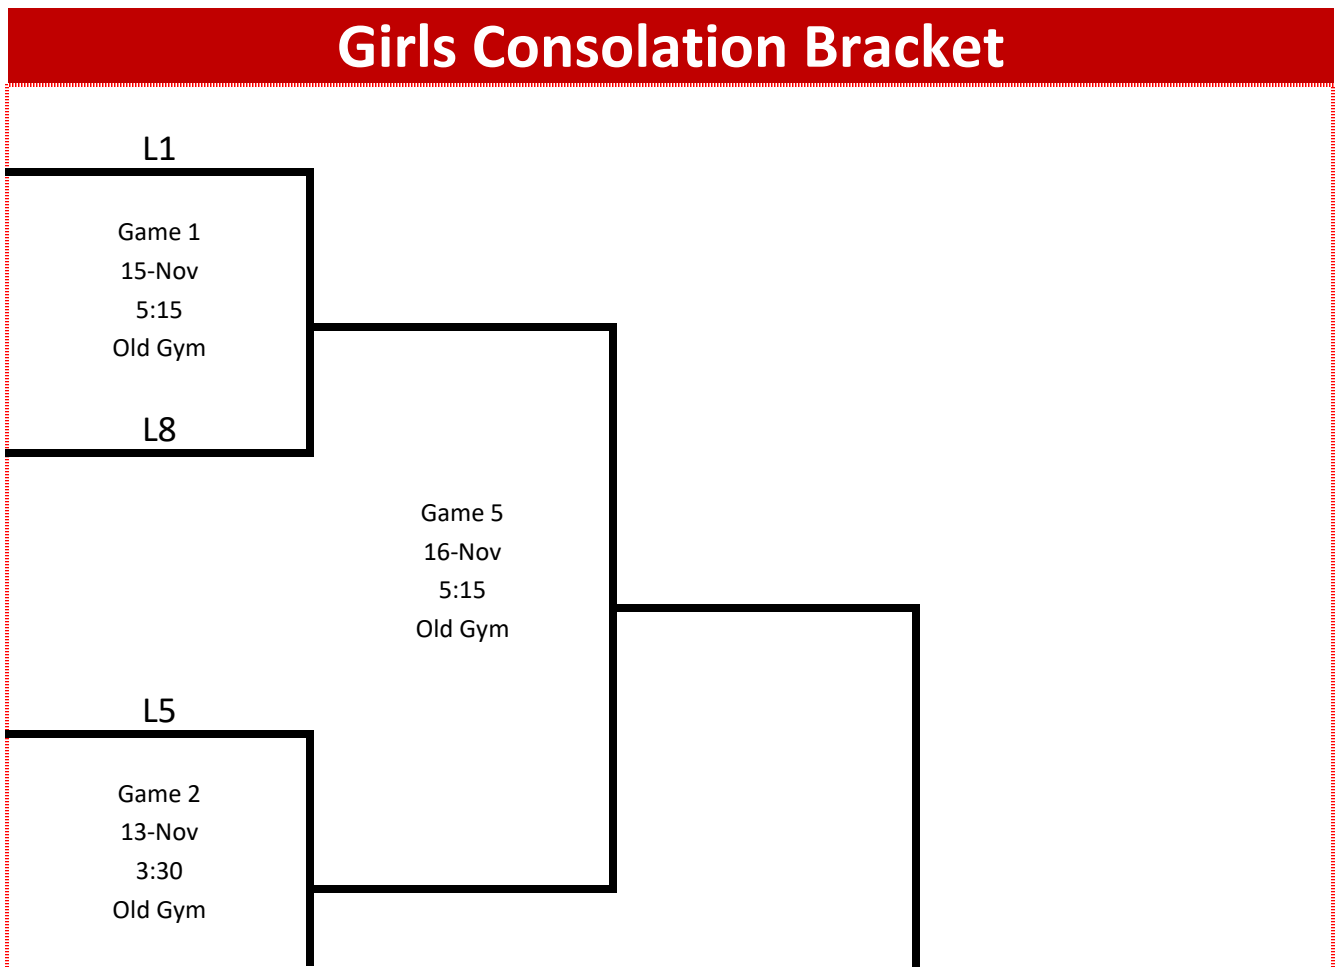

Game 7

11-Nov

5:30

New Gym

Calico Rock

Game 14

16-Nov

18-Nov

4:00

New Gym

L4

18-Nov  
10:00  
New Gym

Consolation CHAMPION

L2

Game 3  
15-Nov  
6:30  
Old Gym

L7