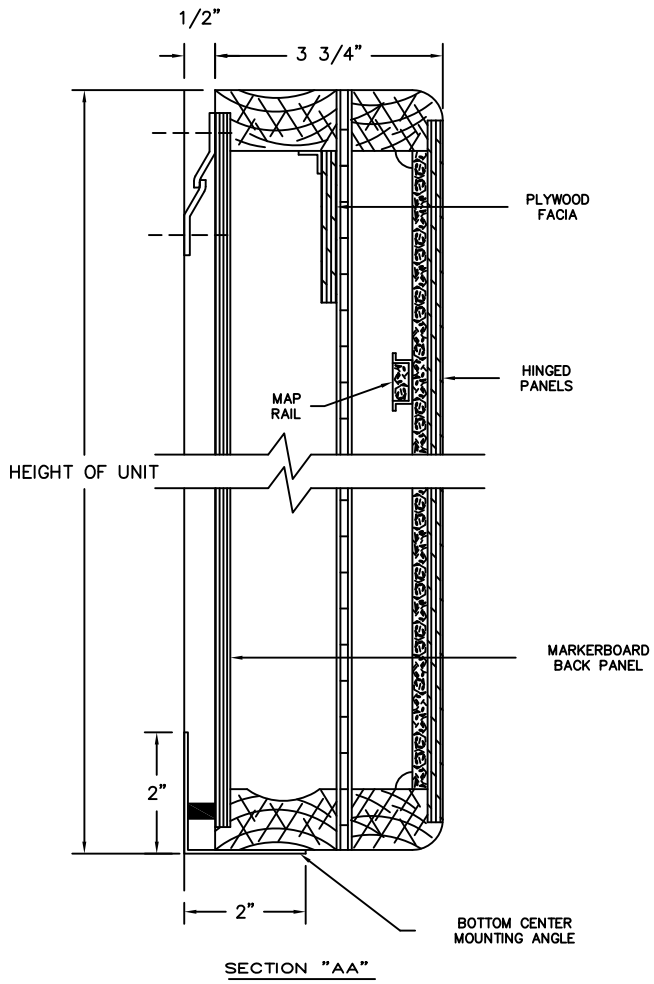

**CLARIDGE CONTEMPORARY  
STYLE WOOD CABINET  
LECTURE UNITS**

UNIT SHOWN OPEN

NO.	SIZE H-W	TYPE OF WOOD AND FINISH
508-4WN	4'X4'	WALNUT NATURAL LACQUER
508-4WO	4'X4'	WALNUT WITH OIL
508-6WN	4'X6'	WALNUT NATURAL LACQUER
508-6WO	4'X6'	WALNUT WITH OIL
509-4N	4'X4'	OAK NATURAL LACQUER
509-4M	4'X4'	OAK WITH MEDIUM
509-4D	4'X4'	OAK WITH DARK
509-6N	4'X6'	OAK NATURAL LACQUER
509-6M	4'X6'	OAK WITH MEDIUM
509-6D	4'X6'	OAK WITH DARK
512-4MN	4'X4'	MAHOGANY NATURAL LACQUER
512-4MS	4'X4'	MAHOGANY STAINED
512-6MN	4'X6'	MAHOGANY NATURAL LACQUER
512-6MS	4'X6'	MAHOGANY STAINED
516-4MA	4'X4'	MAPLE NATURAL LACQUER
516-6MA	4'X6'	MAPLE NATURAL LACQUER
517-4CH	4'X4'	CHERRY WITH STAIN
517-6CH	4'X6'	CHERRY WITH STAIN