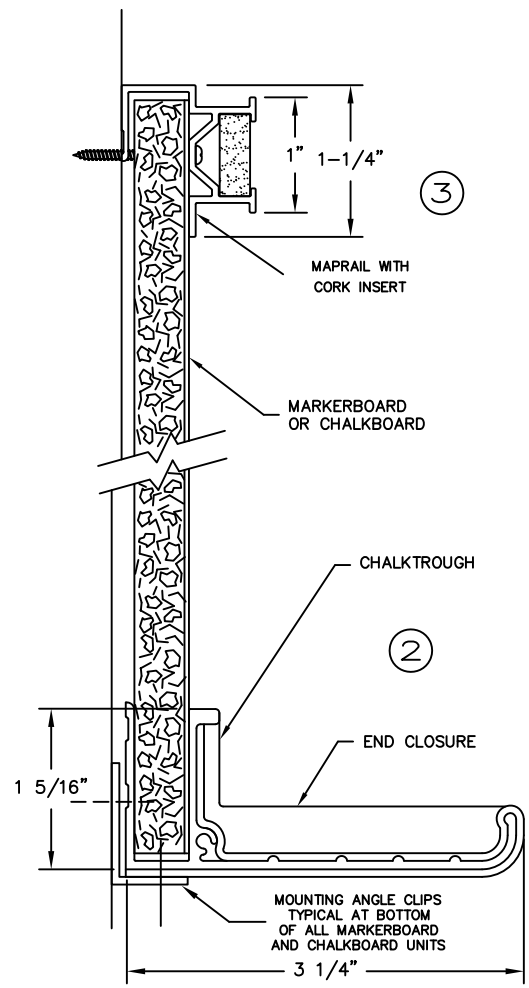

CLARIDGE SERIES 4
SCALE - 1/2" = 1"

PANEL SIZES UP TO 4'-0" HIGH X 16'-0" WIDE IN ONE PIECE
ALL PANELS ARE APPROX. 1/2" THICK OVERALL

PORCELAIN ENAMEL PANEL TYPE	CORE	PANEL BACKING
NP CHALKBOARD	STANDARD CORE MDF	MOISTURE BARRIER BACK
LCS MARKERBOARD	OPTIONAL FORMALDEHYDE FREE CORE MDF	OPTIONAL FOIL ALUMINUM STEEL

TACKBOARD PANELS	SERIES NUMBER	PANEL MAKE-UP
CLARIDGE CORK	#1100	CLARIDGE COLORED CORK ON HARDBOARD
TAN NUCORK	#550	TAN NUCORK ON HARDBOARD
FABRICORK	#1550	VINYL FABRIC ON CORK UNDERLAY ON HARDBOARD
FABRICORK	#1380A	VINYL FABRIC ON DURACORE
DESIGNER SERIES	#3102	DESIGNER FABRIC ON CORK UNDERLAY ON HARDBOARD
HOOK-FAB	#934	HOOK-FAB ON CORK UNDERLAY ON HARDBOARD

CLARIDGE SERIES 4
 FACTORY BUILT UNITS
 TRIM SECTION DETAILS
 SCALE=FULL SIZE

③