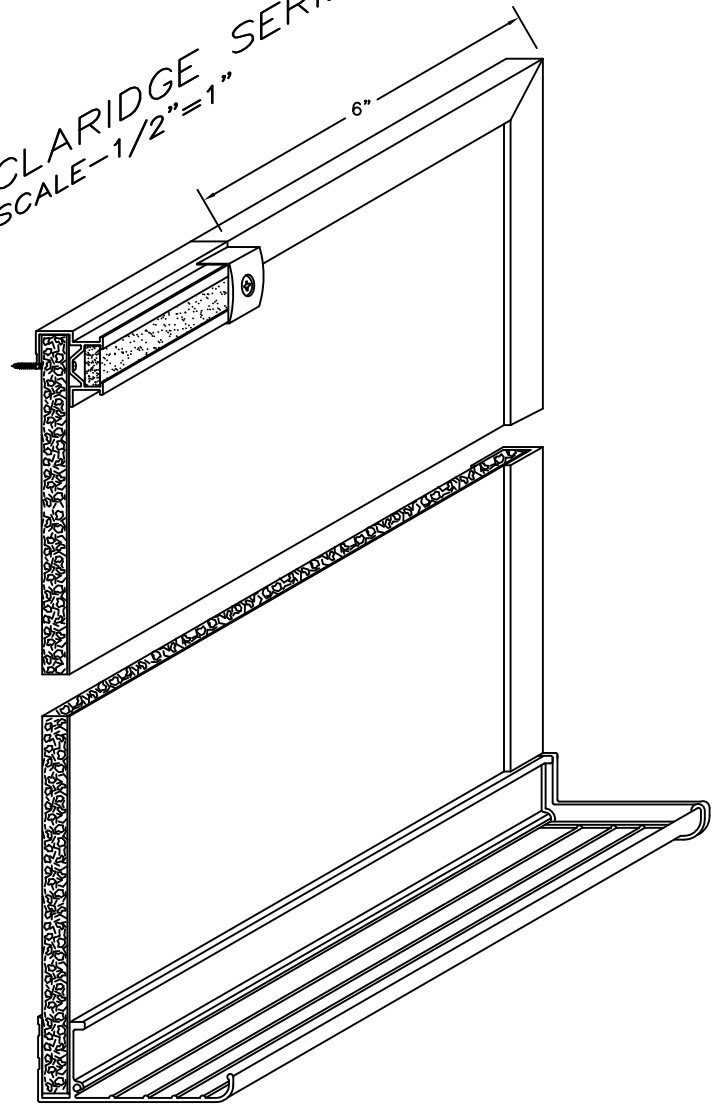

CLARIDGE SERIES 4
SCALE - 1/2" = 1"

PANEL SIZES UP TO 4'-0" HIGH X 16'-0" WIDE IN ONE PIECE
ALL PANELS ARE APPROX. 1/2" THICK OVERALL

PORCELAIN ENAMEL PANEL TYPE	CORE	PANEL BACKING
NP CHALKBOARD	STANDARD CORE MDF	MOISTURE BARRIER BACK
LCS MARKERBOARD	OPTIONAL FORMALDEHYDE FREE CORE MDF	OPTIONAL FOIL ALUMINUM STEEL

TACKBOARD PANELS	SERIES NUMBER	PANEL MAKE-UP
CLARIDGE CORK	#1100	CLARIDGE COLORED CORK ON HARDBOARD
TAN NUCORK	#550	TAN NUCORK ON HARDBOARD
FABRICORK	#1550	VINYL FABRIC ON CORK UNDERLAY ON HARDBOARD
FABRICORK	#1380A	VINYL FABRIC ON DURACORE
DESIGNER SERIES	#3102	DESIGNER FABRIC ON CORK UNDERLAY ON HARDBOARD
HOOK-FAB	#934	HOOK-FAB ON CORK UNDERLAY ON HARDBOARD

CLARIDGE SERIES 4
 FACTORY BUILT UNITS
 TRIM SECTION DETAILS
 SCALE=FULL SIZE

③