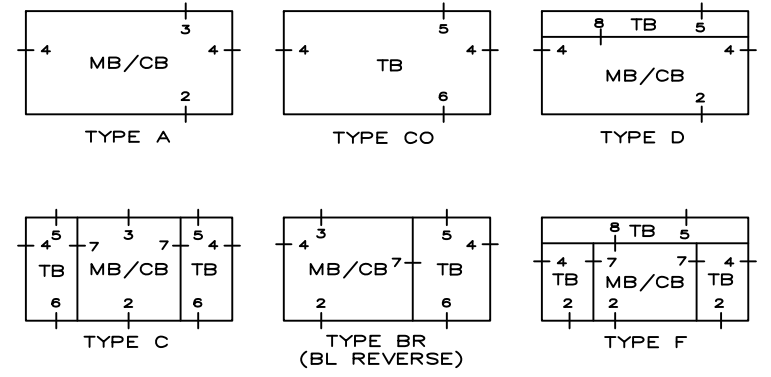

CLARIDGE SERIES 4
SCALE - 1/2" = 1"

PANEL SIZES UP TO 4'-0" HIGH X 16'-0" WIDE IN ONE PIECE
ALL PANELS ARE APPROX. 1/2" THICK OVERALL

PORCELAIN ENAMEL PANEL TYPE	CORE	PANEL BACKING
NP CHALKBOARD	STANDARD CORE MDF	MOISTURE BARRIER BACK
LCS MARKERBOARD	OPTIONAL FORMALDEHYDE FREE CORE MDF	OPTIONAL FOIL ALUMINUM STEEL

TACKBOARD PANELS	SERIES NUMBER	PANEL MAKE-UP
CLARIDGE CORK	#1100	CLARIDGE COLORED CORK ON HARDBOARD
TAN NUCORK	#550	TAN NUCORK ON HARDBOARD
FABRICORK	#1550	VINYL FABRIC ON CORK UNDERLAY ON HARDBOARD
FABRICORK	#1380A	VINYL FABRIC ON DURACORE
DESIGNER SERIES	#3102	DESIGNER FABRIC ON CORK UNDERLAY ON HARDBOARD
HOOK-FAB	#934	HOOK-FAB ON CORK UNDERLAY ON HARDBOARD

CLARIDGE SERIES 4
 FACTORY BUILT UNITS
 TRIM SECTION DETAILS
 SCALE=FULL SIZE

③