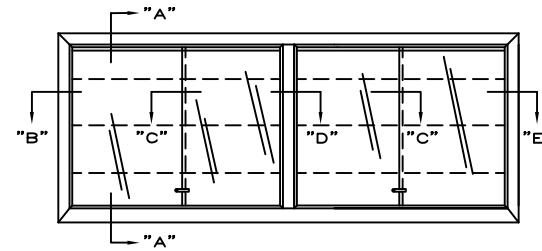

CLARIDGE PREMIERE WALL MOUNTED DISPLAY CASES

NO.	SIZE HIGH—WIDE—DEEP	NO. SLIDING DOORS
479	4' X 3' X 1'-4"	1 PAIR
481	4' X 4' X 1'-4"	1 PAIR
482	4' X 5' X 1'-4"	1 PAIR
483	4' X 6' X 1'-4"	1 PAIR
484	4' X 8' X 1'-4"	2 PAIR
485	4' X 10' X 1'-4"	2 PAIR
486	4' X 12' X 1'-4"	3 PAIR
488	4' X 16' X 1'-4"	3 PAIR

SECTION "B"

SECTION "C"

SECTION "D"

SECTION "C"

SECTION "E"