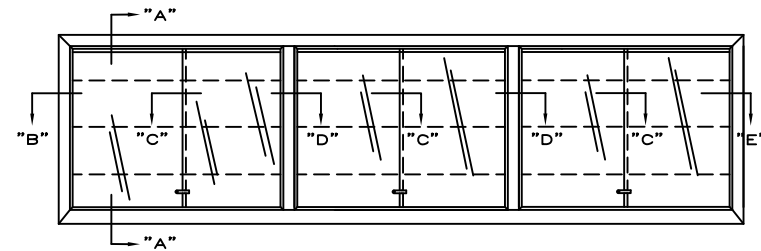

CLARIDGE PREMIERE WALL MOUNTED DISPLAY CASES

NO.	SIZE HIGH—WIDE—DEEP	NO. SLIDING DOORS
479	4' X 3' X 1'-4"	1 PAIR
481	4' X 4' X 1'-4"	1 PAIR
482	4' X 5' X 1'-4"	1 PAIR
483	4' X 6' X 1'-4"	1 PAIR
484	4' X 8' X 1'-4"	2 PAIR
485	4' X 10' X 1'-4"	2 PAIR
486	4' X 12' X 1'-4"	3 PAIR
488	4' X 16' X 1'-4"	3 PAIR

SECTION "B"

SECTION "C"

SECTION "D"

SECTION "C"

SECTION "E"