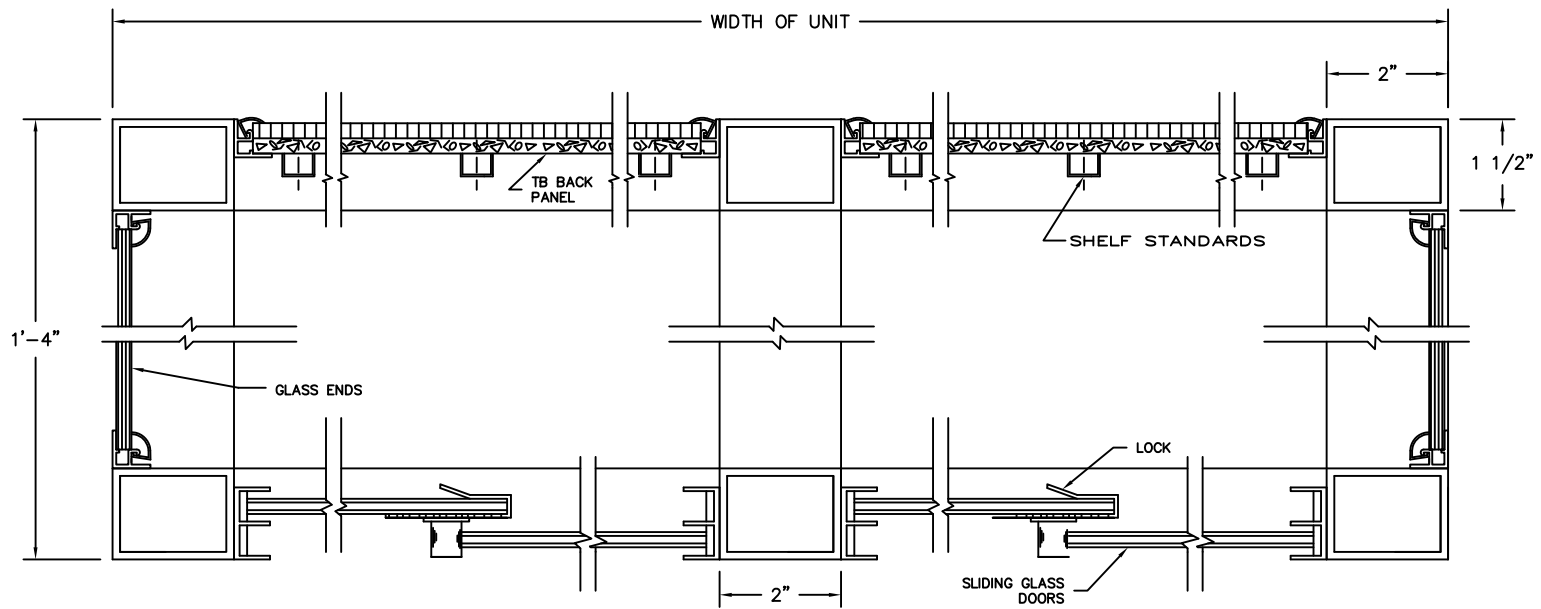

CLARIDGE PREMIERE WALL MOUNTED DISPLAY CASES

NO.	SIZE HIGH—WIDE—DEEP	NO. SLIDING DOORS
479	4' X 3' X 1'-4"	1 PAIR
481	4' X 4' X 1'-4"	1 PAIR
482	4' X 5' X 1'-4"	1 PAIR
483	4' X 6' X 1'-4"	1 PAIR
484	4' X 8' X 1'-4"	2 PAIR
485	4' X 10' X 1'-4"	2 PAIR
486	4' X 12' X 1'-4"	3 PAIR
488	4' X 16' X 1'-4"	3 PAIR

SECTION "B"

SECTION "C"

SECTION "D"

SECTION "C"

SECTION "E"