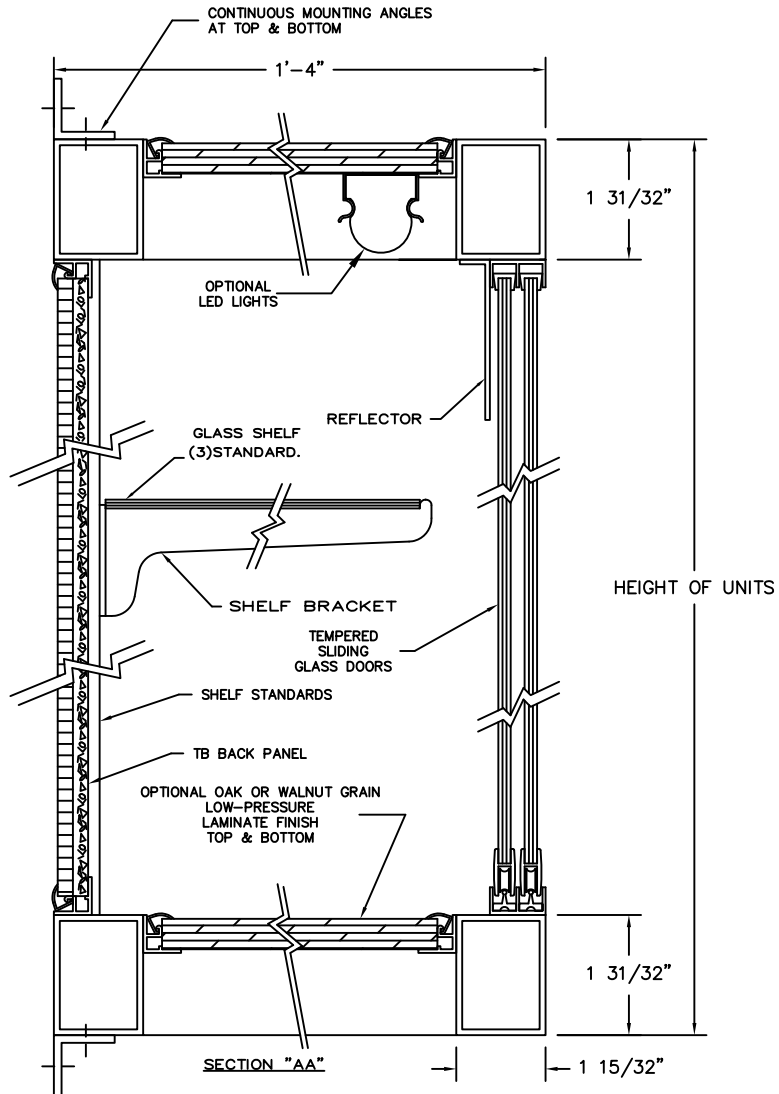

CLARIDGE PREMIERE WALL MOUNTED DISPLAY CASES

NO.	SIZE HIGH—WIDE—DEEP	NO. SLIDING DOORS
479	4' X 3' X 1'-4"	1 PAIR
481	4' X 4' X 1'-4"	1 PAIR
482	4' X 5' X 1'-4"	1 PAIR
483	4' X 6' X 1'-4"	1 PAIR
484	4' X 8' X 1'-4"	2 PAIR
485	4' X 10' X 1'-4"	2 PAIR
486	4' X 12' X 1'-4"	3 PAIR
488	4' X 16' X 1'-4"	3 PAIR

SECTION "B"

SECTION "C"

SECTION "D"

SECTION "C"

SECTION "E"