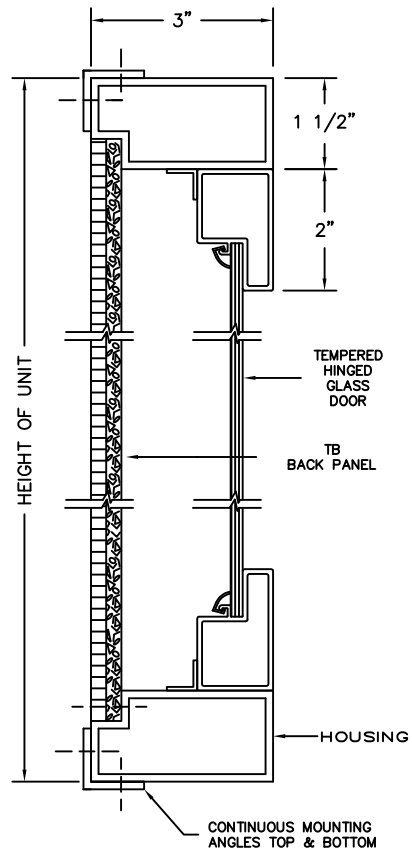

**CLARIDGE 2100 SERIES
LARGE CONTEMPORARY
DISPLAY CABINET**

SECTION "AA"

NO.	SIZE H-W	NO. OF DOORS
2153-3	5'X3'	1
2156-3	5'X6'	2
2164-3	6'X4'	1
2168-3	6'X8'	2