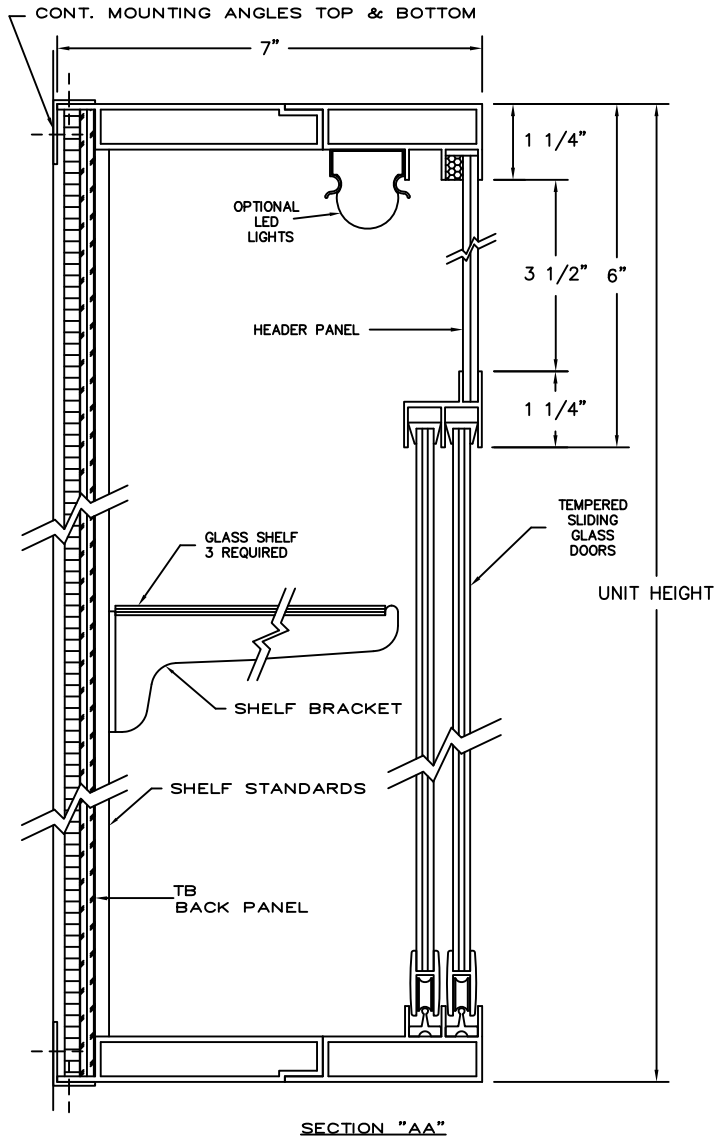

CLARIDGE IMPERIAL SERIES DISPLAY CASE WITH HEADER PANEL

NO.	SIZE H-W	NO. SHELVES	SHELF WIDTH
464	3' X 4'	2	4"
464D	4' X 5'	3	4"
464E	4' X 6'	3	4"