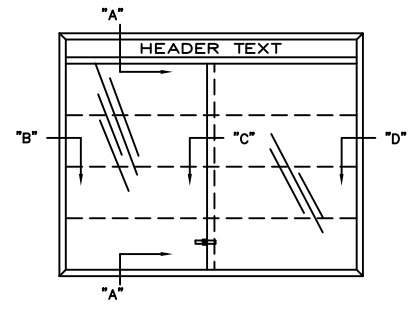

CLARIDGE IMPERIAL SERIES DISPLAY CASE WITH HEADER PANEL

NO.	SIZE H-W	NO. SHELVES	SHELF WIDTH
464	3' X 4'	2	4"
464D	4' X 5'	3	4"
464E	4' X 6'	3	4"