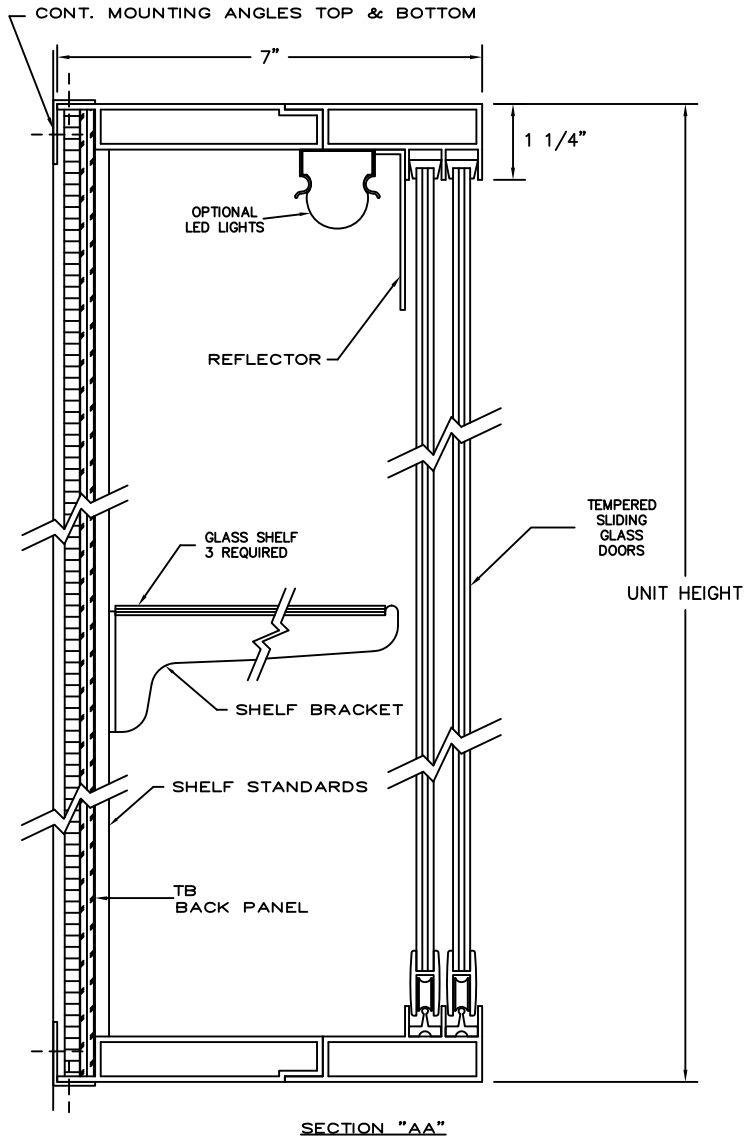

CLARIDGE IMPERIAL SERIES DISPLAY CASE

NO.	SIZE H - W	NO. SHELVES	SHELF WIDTH
462	3' X 4'	2	4"
462D	4' X 5'	3	4"
462E	4' X 6'	3	4"

SECTION "B"

SECTION "C"

SECTION "D"