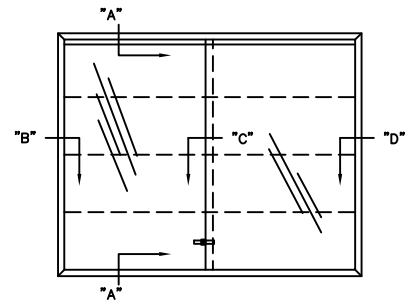

CLARIDGE IMPERIAL SERIES DISPLAY CASE

NO.	SIZE H - W	NO. SHELVES	SHELF WIDTH
462	3' X 4'	2	4"
462D	4' X 5'	3	4"
462E	4' X 6'	3	4"

SECTION "B"

SECTION "C"

SECTION "D"