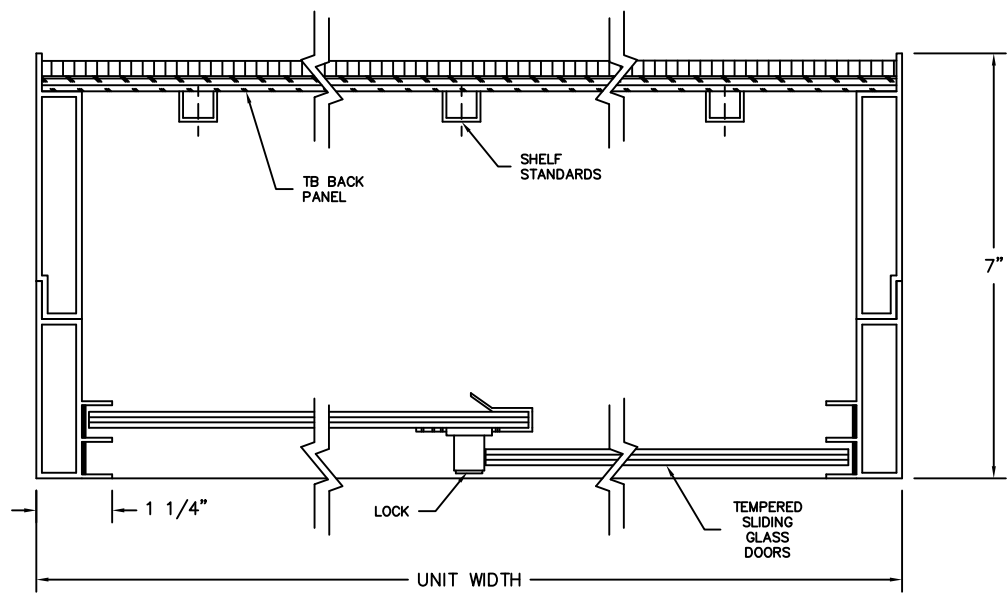

CLARIDGE IMPERIAL SERIES DISPLAY CASE

NO.	SIZE H - W	NO. SHELVES	SHELF WIDTH
462	3' X 4'	2	4"
462D	4' X 5'	3	4"
462E	4' X 6'	3	4"

SECTION "B"

SECTION "C"

SECTION "D"