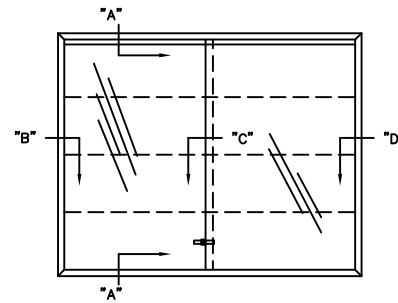

**CLARIDGE IMPERIAL SERIES
DISPLAY CASE**

NO.	SIZE H - W	NO. SHELVES	SHELF WIDTH
462J	4' X 5'	3	8"
462K	4' X 6'	3	8"

SECTION "AA"

SECTION "B"

SECTION "C"

SECTION "D"