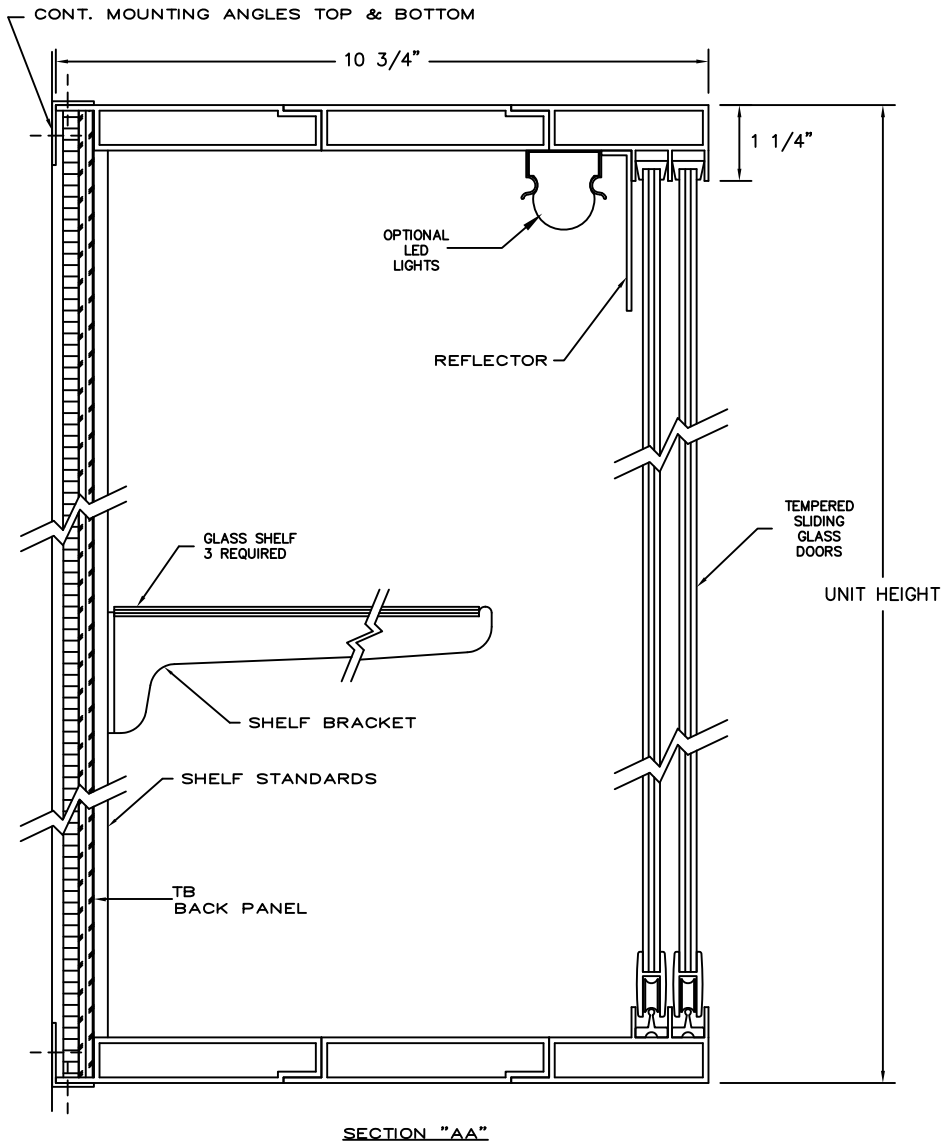

**CLARIDGE IMPERIAL SERIES
DISPLAY CASE**

NO.	SIZE H - W	NO. SHELVES	SHELF WIDTH
462J	4' X 5'	3	8"
462K	4' X 6'	3	8"

SECTION "AA"

SECTION "B"

SECTION "C"

SECTION "D"