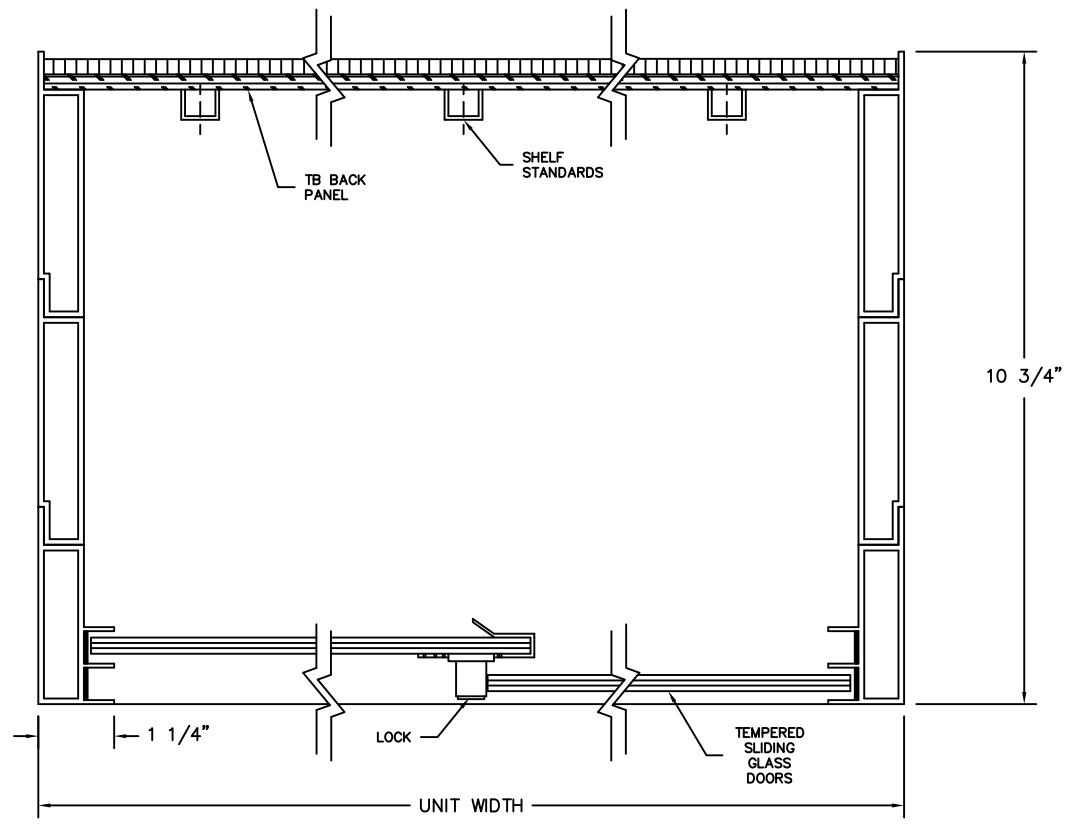

**CLARIDGE IMPERIAL SERIES
DISPLAY CASE**

NO.	SIZE H - W	NO. SHELVES	SHELF WIDTH
462J	4' X 5'	3	8"
462K	4' X 6'	3	8"

SECTION "AA"

SECTION "B"

SECTION "C"

SECTION "D"