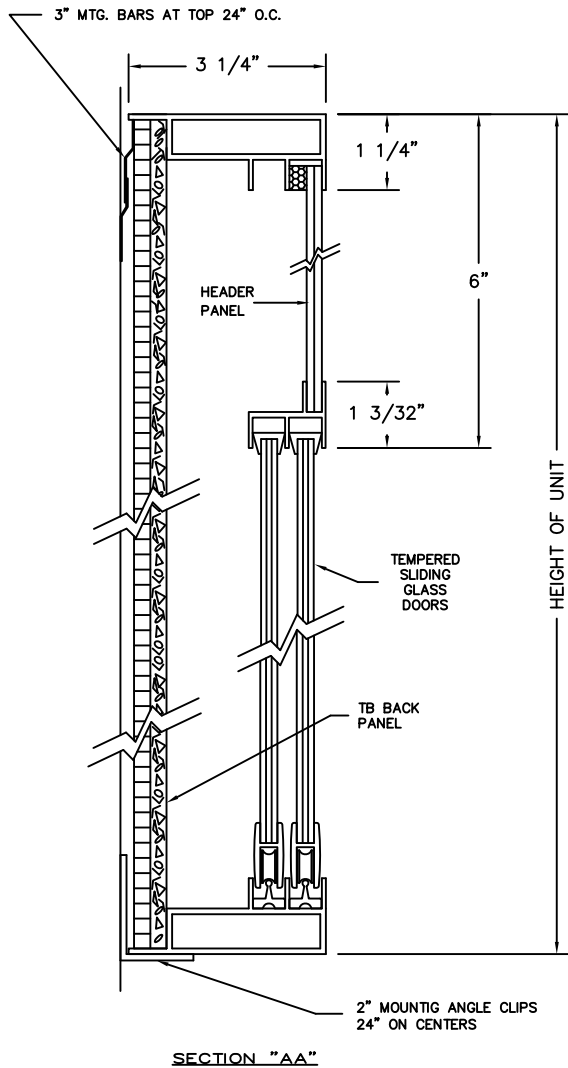

**CLARIDGE IMPERIAL SERIES
BULLETIN BOARD OR DIRECTORY
CABINET WITH HEADER PANEL**

BULLETIN BOARD NO.	SIZE H-W	DIRECTORY NO.
300	36" X 48"	285
301	36" X 60"	286
302	36" X 72"	287
303	48" X 60"	288
304	48" X 72"	289