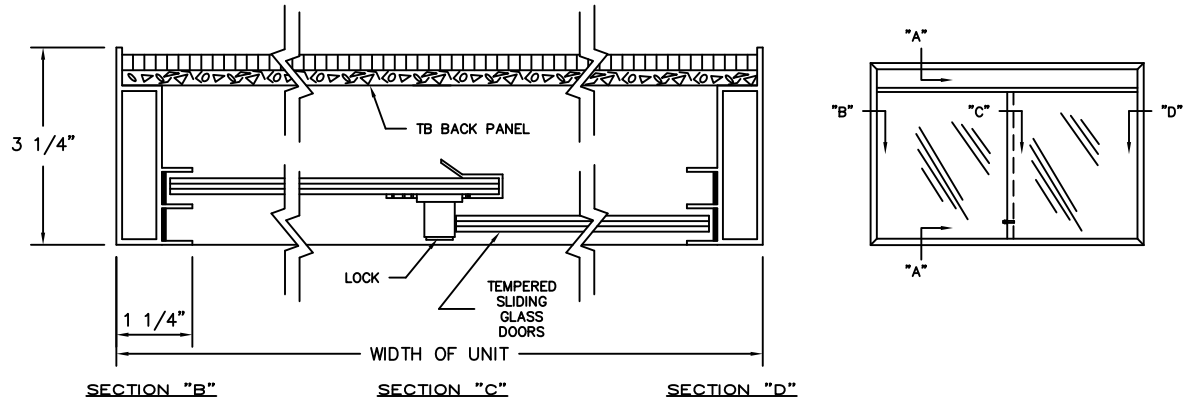

**CLARIDGE IMPERIAL SERIES
BULLETIN BOARD OR DIRECTORY
CABINET WITH HEADER PANEL**

BULLETIN BOARD NO.	SIZE H-W	DIRECTORY NO.
300	36" X 48"	285
301	36" X 60"	286
302	36" X 72"	287
303	48" X 60"	288
304	48" X 72"	289