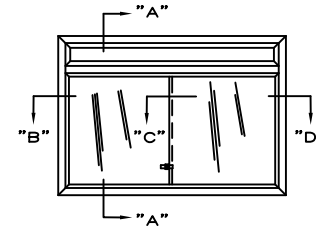

**CLARIDGE CONTEMPORARY
BULLETIN BOARD CABINETS
WITH SLIDING DOORS & HEADER PANEL**

NOTE:
CONTEMPORARY CABINETS, WHEN FURNISHED WITH BOTH
HEADER PANEL AND LED LIGHTS, WILL HAVE A
HINGED HEADER PANEL TO ALLOW ACCESS TO THE LIGHT.
HEADER PANEL ON UNITS WITHOUT LIGHTS WILL BE FIXED.

NO.	O.A. SIZE H-W	PAIR OF DOORS
3035S	3'X2'	1
3036S	3'X2'6"	1
3037S	3'X3'	1
3038S	3'6"X2'6"	1
3039S	3'6"X3'	1
3040S	4'X4'	1
3041S	3'X4'	1
3042S	3'6"X5'	1
3043S	4'X5'	1
3044S	4'X6'	1
3045S	4'X7'	2
3046S	4'X8'	2
3048S	4'X10'	2
3050S	4'X12'	2