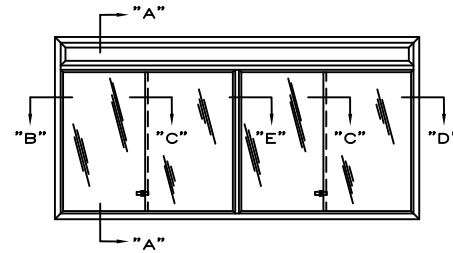

**CLARIDGE CONTEMPORARY
BULLETIN BOARD CABINETS
WITH SLIDING DOORS & HEADER PANEL**

NOTE:
CONTEMPORARY CABINETS, WHEN FURNISHED WITH BOTH
HEADER PANEL AND LED LIGHTS, WILL HAVE A
HINGED HEADER PANEL TO ALLOW ACCESS TO THE LIGHT.
HEADER PANEL ON UNITS WITHOUT LIGHTS WILL BE FIXED.

NO.	O.A. SIZE H-W	PAIR OF DOORS
3035S	3'X2'	1
3036S	3'X2'6"	1
3037S	3'X3'	1
3038S	3'6"X2'6"	1
3039S	3'6"X3'	1
3040S	4'X4'	1
3041S	3'X4'	1
3042S	3'6"X5'	1
3043S	4'X5'	1
3044S	4'X6'	1
3045S	4'X7'	2
3046S	4'X8'	2
3048S	4'X10'	2
3050S	4'X12'	2