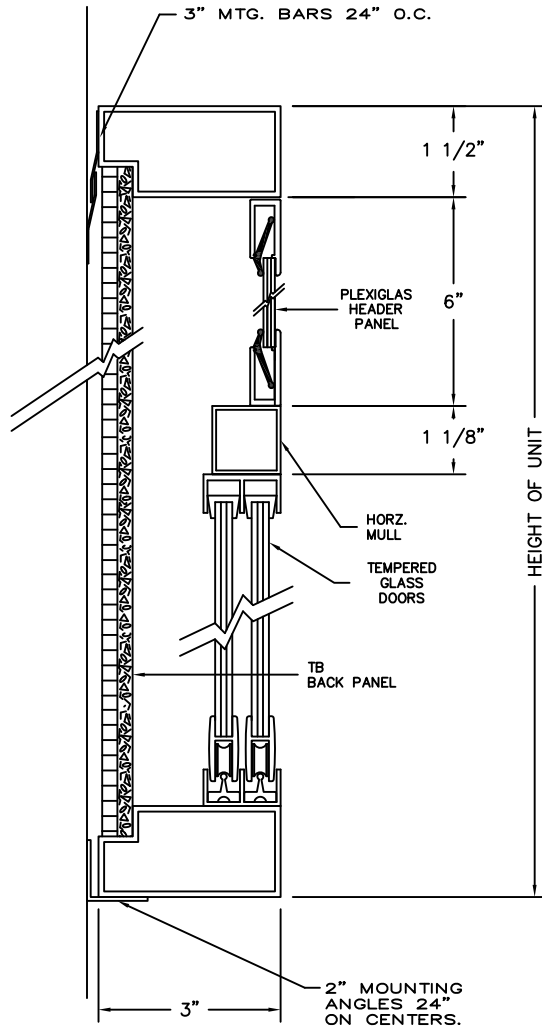

**CLARIDGE CONTEMPORARY
BULLETIN BOARD CABINETS
WITH SLIDING DOORS & HEADER PANEL**

NOTE:
CONTEMPORARY CABINETS, WHEN FURNISHED WITH BOTH
HEADER PANEL AND LED LIGHTS, WILL HAVE A
HINGED HEADER PANEL TO ALLOW ACCESS TO THE LIGHT.
HEADER PANEL ON UNITS WITHOUT LIGHTS WILL BE FIXED.

NO.	O.A. SIZE H-W	PAIR OF DOORS
3035S	3'X2'	1
3036S	3'X2'6"	1
3037S	3'X3'	1
3038S	3'6"X2'6"	1
3039S	3'6"X3'	1
3040S	4'X4'	1
3041S	3'X4'	1
3042S	3'6"X5'	1
3043S	4'X5'	1
3044S	4'X6'	1
3045S	4'X7'	2
3046S	4'X8'	2
3048S	4'X10'	2
3050S	4'X12'	2