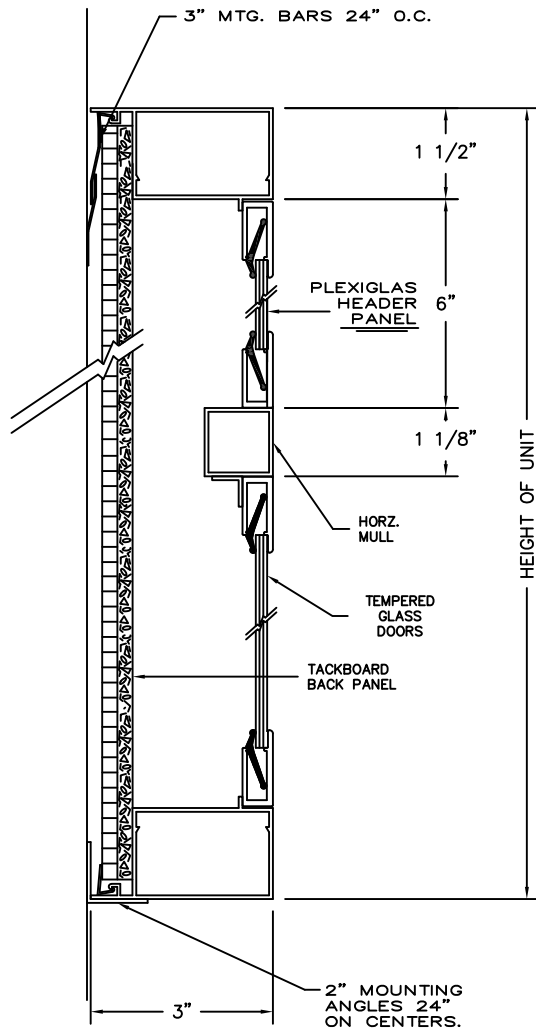

**CLARIDGE CONTEMPORARY  
BULLETIN BOARD CABINETS  
WITH HINGED DOORS AND HEADER PANEL**

SECTION "AA"

NOTE:  
CONTEMPORARY CABINETS, WHEN FURNISHED WITH BOTH  
HEADER PANEL AND LED LIGHTS, WILL HAVE A  
HINGED HEADER PANEL TO ALLOW ACCESS TO THE LIGHT.  
HEADER PANEL ON UNITS WITHOUT LIGHTS WILL BE FIXED.

NO.	O. A. SIZE H-W	NO. DOORS
3035H	3' X 2'	1
3036H	3' X 2' 6"	1
3037H	3' X 3'	1
3038H	3' 6" X 2' 6"	1
3039H	3' 6" X 3'	1
3040H	4' X 4'	2
3041H	3' X 4'	2
3042H	3' 6" X 5'	2
3043H	4' X 5'	2
3044H	4' X 6'	2
3045H	4' X 7'	3
3046H	4' X 8'	4
3048H	4' X 10'	4
3050H	4' X 12'	4