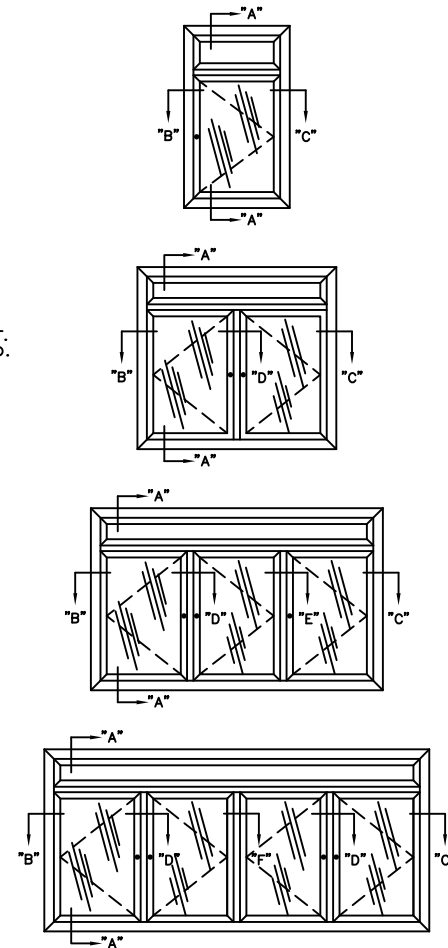

**CLARIDGE CONTEMPORARY  
BULLETIN BOARD CABINETS  
WITH HINGED DOORS AND HEADER PANEL**

SECTION "AA"

NOTE:  
CONTEMPORARY CABINETS, WHEN FURNISHED WITH BOTH  
HEADER PANEL AND LED LIGHTS, WILL HAVE A  
HINGED HEADER PANEL TO ALLOW ACCESS TO THE LIGHT.  
HEADER PANEL ON UNITS WITHOUT LIGHTS WILL BE FIXED.

NO.	O. A. SIZE H-W	NO. DOORS
3035H	3' X 2'	1
3036H	3' X 2' 6"	1
3037H	3' X 3'	1
3038H	3' 6" X 2' 6"	1
3039H	3' 6" X 3'	1
3040H	4' X 4'	2
3041H	3' X 4'	2
3042H	3' 6" X 5'	2
3043H	4' X 5'	2
3044H	4' X 6'	2
3045H	4' X 7'	3
3046H	4' X 8'	4
3048H	4' X 10'	4
3050H	4' X 12'	4