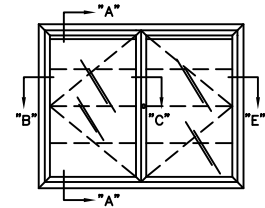

**CLARIDGE #370 SERIES
RECESSED DISPLAY CASE
WITH HINGED DOORS**

NO.	O.A. SIZE H-W	MASONRY OPENING SIZE	NO. HINGED DOORS
372H	4'X4'	44-5/16" X 44-5/16"	1 PAIR
373H	4'X6'	44-5/16" X 68-5/16"	1 PAIR
374H	4'X8'	44-5/16" X 92-5/16"	2 PAIR
375H	4'X10'	44-5/16" X 116-5/16"	2 PAIR
376H	4'X12'	44-5/16" X 140-5/16"	3 PAIR
378H	4'X16'	44-5/16" X 188-5/16"	3 PAIR