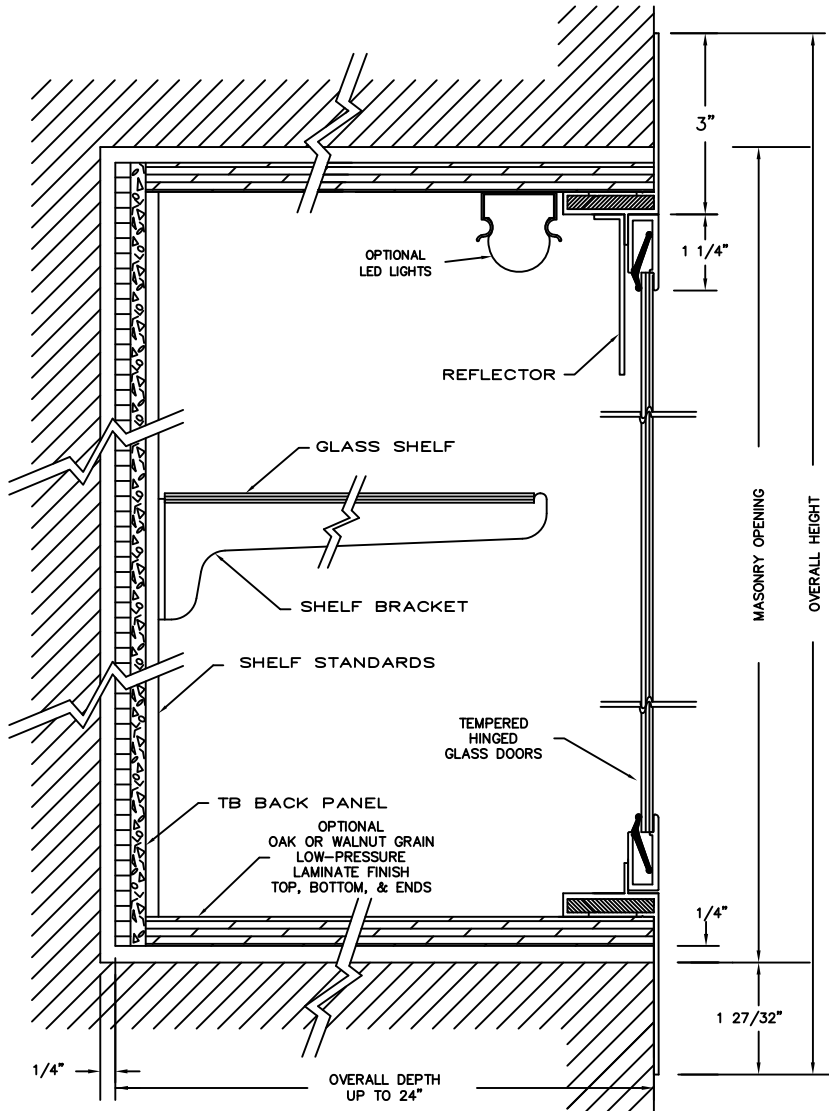

**CLARIDGE #370 SERIES
RECESSED DISPLAY CASE
WITH HINGED DOORS**

NO.	O.A. SIZE H-W	MASONRY OPENING SIZE	NO. HINGED DOORS
372H	4'X4'	44-5/16" X 44-5/16"	1 PAIR
373H	4'X6'	44-5/16" X 68-5/16"	1 PAIR
374H	4'X8'	44-5/16" X 92-5/16"	2 PAIR
375H	4'X10'	44-5/16" X 116-5/16"	2 PAIR
376H	4'X12'	44-5/16" X 140-5/16"	3 PAIR
378H	4'X16'	44-5/16" X 188-5/16"	3 PAIR