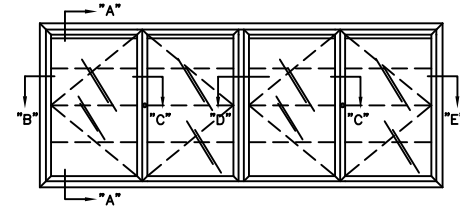

**CLARIDGE #370 SERIES
RECESSED DISPLAY CASE
WITH HINGED DOORS**

NO.	O.A. SIZE H-W	MASONRY OPENING SIZE	NO. HINGED DOORS
372H	4'X4'	44-5/16" X 44-5/16"	1 PAIR
373H	4'X6'	44-5/16" X 68-5/16"	1 PAIR
374H	4'X8'	44-5/16" X 92-5/16"	2 PAIR
375H	4'X10'	44-5/16" X 116-5/16"	2 PAIR
376H	4'X12'	44-5/16" X 140-5/16"	3 PAIR
378H	4'X16'	44-5/16" X 188-5/16"	3 PAIR