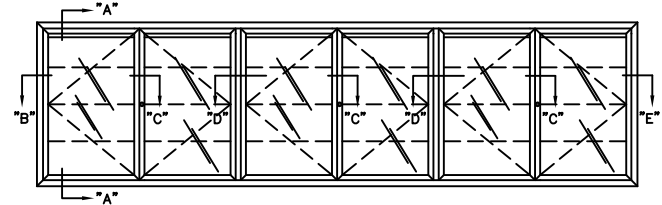

**CLARIDGE #370 SERIES
RECESSED DISPLAY CASE
WITH HINGED DOORS**

NO.	O.A. SIZE H-W	MASONRY OPENING SIZE	NO. HINGED DOORS
372H	4'X4'	44-5/16" X 44-5/16"	1 PAIR
373H	4'X6'	44-5/16" X 68-5/16"	1 PAIR
374H	4'X8'	44-5/16" X 92-5/16"	2 PAIR
375H	4'X10'	44-5/16" X 116-5/16"	2 PAIR
376H	4'X12'	44-5/16" X 140-5/16"	3 PAIR
378H	4'X16'	44-5/16" X 188-5/16"	3 PAIR