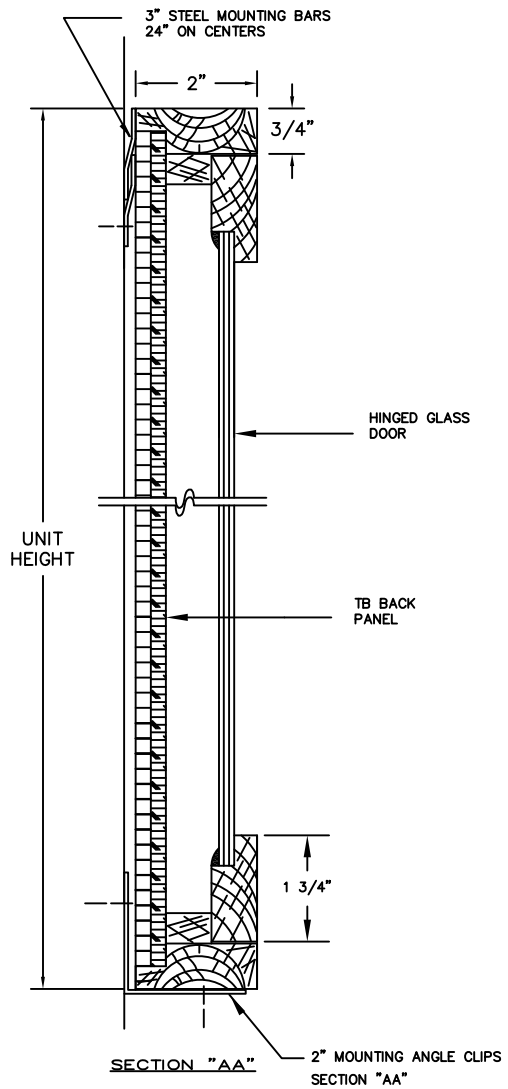

**CLARIDGE #3070 SERIES  
WOOD FRAMED BULLETIN  
BOARD CABINET**

NO.	SIZE H-W
3070	24"X18"
3070A	30"X20"
3070B	36"X24"
3070C	36"X30"
3070D	42"X30"

**CLARIDGE #3080 SERIES  
WOOD FRAMED BULLETIN  
BOARD CABINET**

NO.	SIZE H-W
3080	36"X48"
3080A	48"X48"
3080B	42"X60"
3080C	48"X60"
3080D	48"X72"