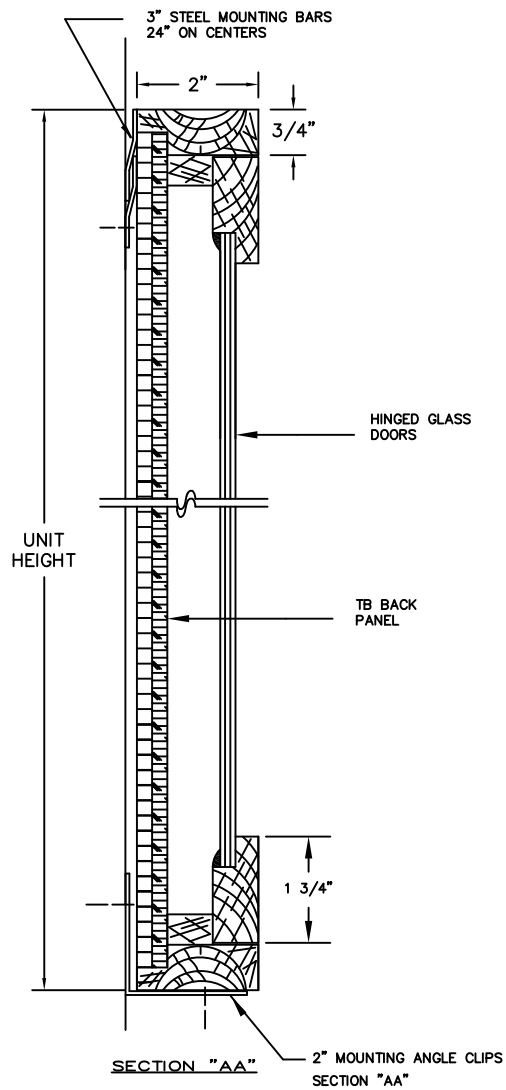

**CLARIDGE #3070 SERIES  
WOOD FRAMED BULLETIN  
BOARD CABINET**

NO.	SIZE H-W
3070	24"X18"
3070A	30"X20"
3070B	36"X24"
3070C	36"X30"
3070D	42"X30"

**CLARIDGE #3080 SERIES  
WOOD FRAMED BULLETIN  
BOARD CABINET**

NO.	SIZE H-W
3080	36"X48"
3080A	48"X48"
3080B	42"X60"
3080C	48"X60"
3080D	48"X72"