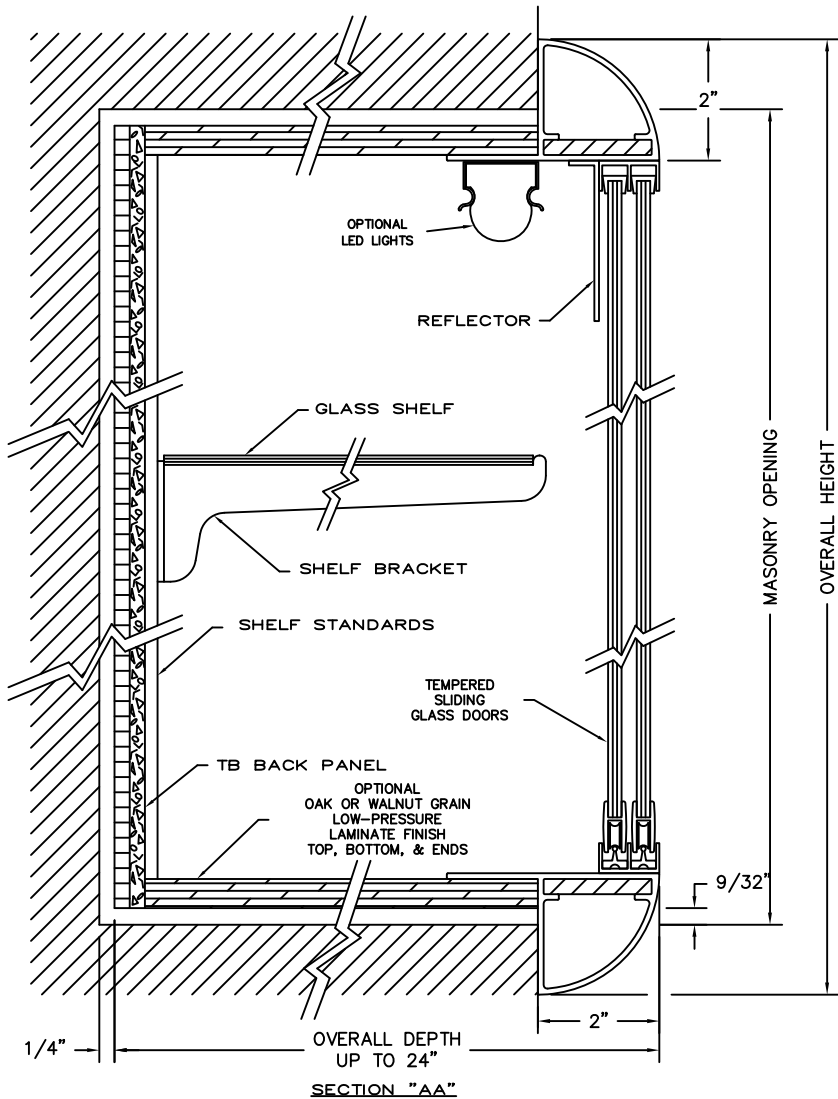

**CLARIDGE #1370 SERIES
RECESSED DISPLAY CASE
WITH SLIDING DOORS**

NO.	O.A. SIZE H-W	MASONRY OPENING SIZE OPENING SIZE	NO. SLIDING DOORS
1372	4'X4'	45 3/4" X 45 3/4"	1 PAIR
1373	4'X6'	45 3/4" X 69 3/4"	1 PAIR
1374	4'X8'	45 3/4" X 93 3/4"	2 PAIR
1375	4'X10'	45 3/4" X 117 3/4"	2 PAIR
1376	4'X12'	45 3/4" X 141 3/4"	3 PAIR
1378	4'X16'	45 3/4" X 189 3/4"	3 PAIR