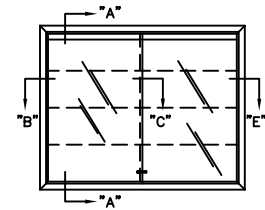

**CLARIDGE #1370 SERIES
RECESSED DISPLAY CASE
WITH SLIDING DOORS**

NO.	O.A. SIZE H-W	MASONRY OPENING SIZE OPENING SIZE	NO. SLIDING DOORS
1372	4'X4'	45 3/4" X 45 3/4"	1 PAIR
1373	4'X6'	45 3/4" X 69 3/4"	1 PAIR
1374	4'X8'	45 3/4" X 93 3/4"	2 PAIR
1375	4'X10'	45 3/4" X 117 3/4"	2 PAIR
1376	4'X12'	45 3/4" X 141 3/4"	3 PAIR
1378	4'X16'	45 3/4" X 189 3/4"	3 PAIR