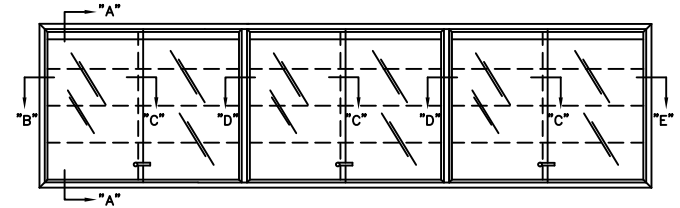

**CLARIDGE #1370 SERIES
RECESSED DISPLAY CASE
WITH SLIDING DOORS**

NO.	O.A. SIZE H-W	MASONRY OPENING SIZE OPENING SIZE	NO. SLIDING DOORS
1372	4'X4'	45 3/4" X 45 3/4"	1 PAIR
1373	4'X6'	45 3/4" X 69 3/4"	1 PAIR
1374	4'X8'	45 3/4" X 93 3/4"	2 PAIR
1375	4'X10'	45 3/4" X 117 3/4"	2 PAIR
1376	4'X12'	45 3/4" X 141 3/4"	3 PAIR
1378	4'X16'	45 3/4" X 189 3/4"	3 PAIR