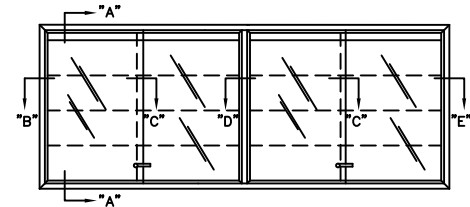

**CLARIDGE #1370 SERIES
RECESSED DISPLAY CASE
WITH SLIDING DOORS**

NO.	O.A. SIZE H-W	MASONRY OPENING SIZE OPENING SIZE	NO. SLIDING DOORS
1372	4'X4'	45 3/4" X 45 3/4"	1 PAIR
1373	4'X6'	45 3/4" X 69 3/4"	1 PAIR
1374	4'X8'	45 3/4" X 93 3/4"	2 PAIR
1375	4'X10'	45 3/4" X 117 3/4"	2 PAIR
1376	4'X12'	45 3/4" X 141 3/4"	3 PAIR
1378	4'X16'	45 3/4" X 189 3/4"	3 PAIR