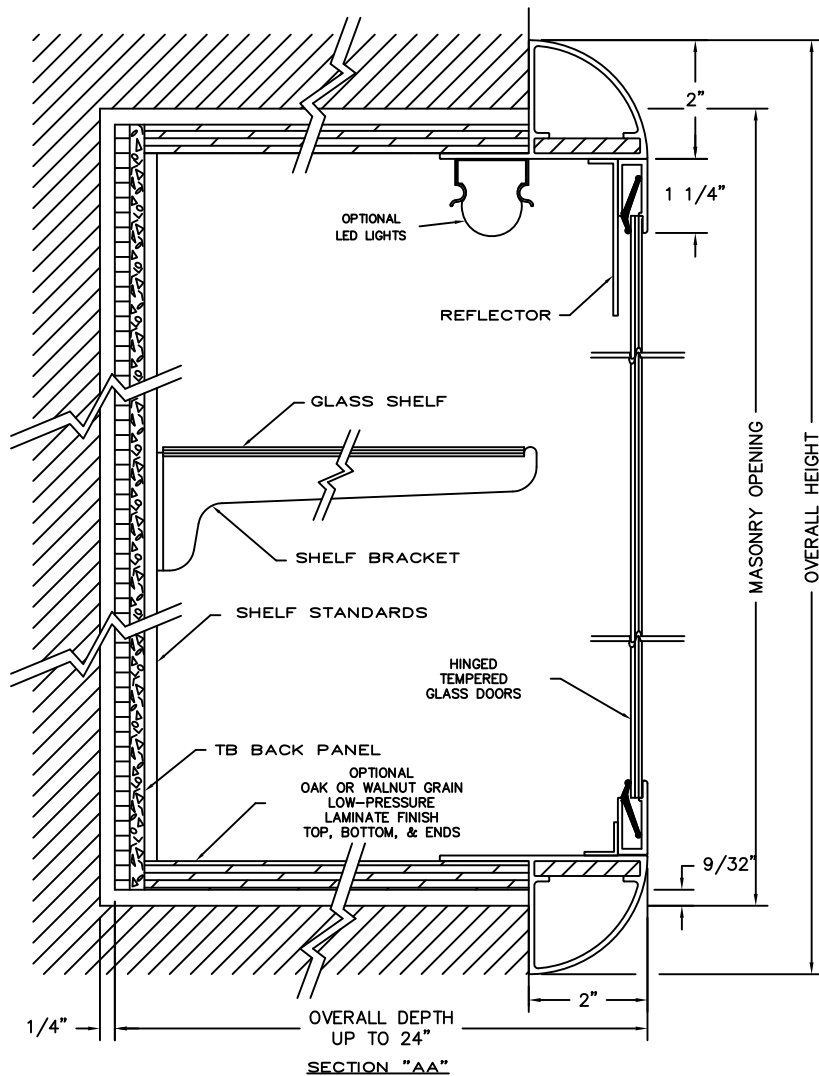

**CLARIDGE #1370 SERIES
RECESSED DISPLAY CASE
WITH HINGED DOORS**

| NO. | O.A. SIZE H-W | MASONRY OPENING SIZE OPENING SIZE | NO. SLIDING DOORS |
|-------|------------------|--------------------------------------|----------------------|
| 1372H | 4'X4' | 45 3/4" X 45 3/4" | 1 PAIR |
| 1373H | 4'X6' | 45 3/4" X 69 3/4" | 1 PAIR |
| 1374H | 4'X6' | 45 3/4" X 93 3/4" | 2 PAIR |
| 1375H | 4'X10' | 45 3/4" X 117 3/4" | 2 PAIR |
| 1376H | 4'X12' | 45 3/4" X 141 3/4" | 3 PAIR |
| 1378H | 4'X16' | 45 3/4" X 189 3/4" | 3 PAIR |