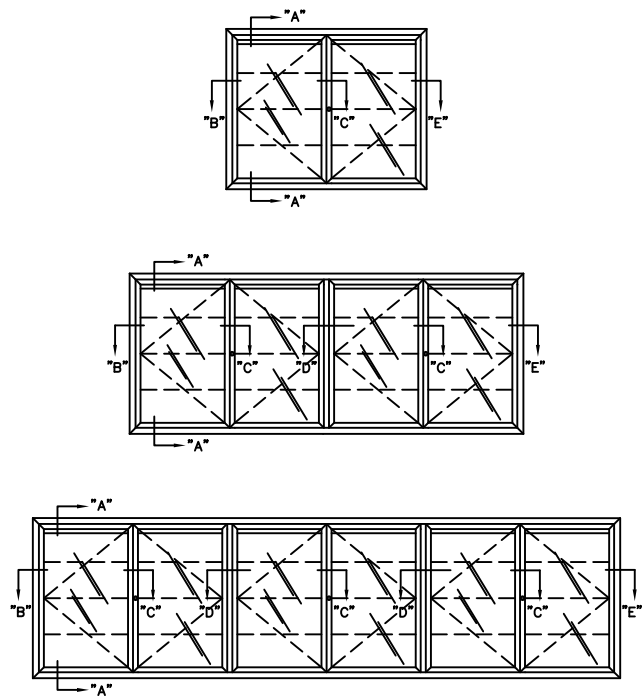

**CLARIDGE #1370 SERIES
RECESSED DISPLAY CASE
WITH HINGED DOORS**

| NO. | O.A. SIZE H-W | MASONRY OPENING SIZE OPENING SIZE | NO. SLIDING DOORS |
|-------|------------------|--------------------------------------|----------------------|
| 1372H | 4'X4' | 45 3/4" X 45 3/4" | 1 PAIR |
| 1373H | 4'X6' | 45 3/4" X 69 3/4" | 1 PAIR |
| 1374H | 4'X6' | 45 3/4" X 93 3/4" | 2 PAIR |
| 1375H | 4'X10' | 45 3/4" X 117 3/4" | 2 PAIR |
| 1376H | 4'X12' | 45 3/4" X 141 3/4" | 3 PAIR |
| 1378H | 4'X16' | 45 3/4" X 189 3/4" | 3 PAIR |