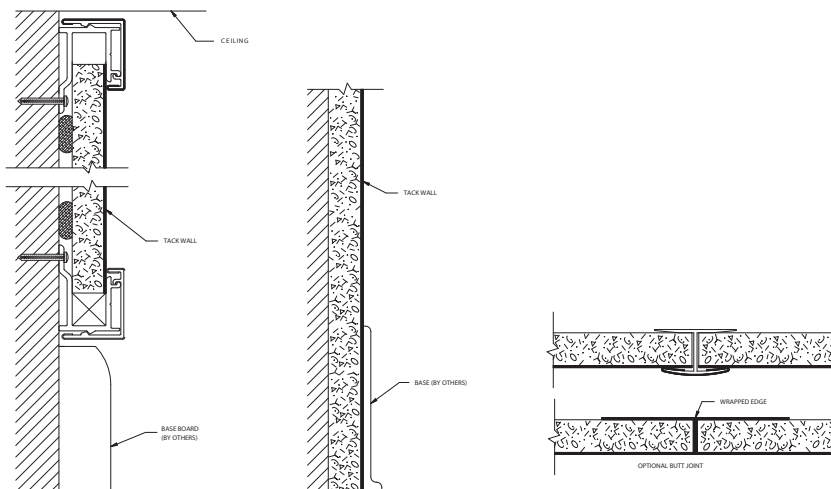

Tack

tack walls

Big Impression. Floor-to-Ceiling. Endless Possibilities.

CONNECT™ 
by Claridge.

let your ideas flow™

tack walls

Big Impression. Floor-to-Ceiling. Endless Possibilities.

Tack

Features:

- Edge-wrapped tackable panels can be custom-made to fit any space
- Cover an entire wall, floor-to-ceiling
- Ideal for offices, board rooms, conference rooms, etc.
- Choose from Guilford and Carnegie fabrics or pre-approved COM

tack walls

| Product Number | Description |
|----------------|---|
| TW1 | Fabric on a stabilizing core material with edges wrapped (furnished with adhesive) |
| TW2 | Fabric on a stabilizing core material (furnished with 1015 and 1016 fabric-covered trim, a fabric covered divider bar and adhesive; fabric-covered inside and outside corner trim optional) |

TW is typically furnished in 6' or 8' heights and 4-foot increments in length.