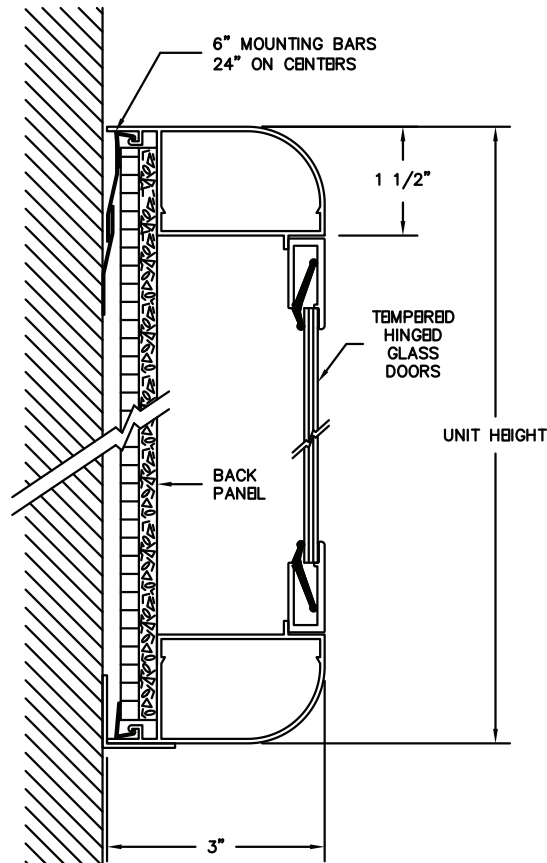

The sleek appearance of the **Paramount** style cabinets features a wide faced radius edge aluminum frame.

- Tempered glass doors with lock
- Tackable back panels available in Claridge Cork, Guilford, Carnegie or pre-approved COM fabrics
- Clear satin anodized finish or optional powder coat painted trim
- Concealed hangers
- Custom sizes available

paramount cabinets

Product Number	Nominal Dimensions	Estimated Weight	Product Number	Nominal Dimensions	Estimated Weight
PA-0304	3'0" x 4'0"	86 lbs.	PA-0406	4'0" x 6'0"	178 lbs.
PA-0404	4'0" x 4'0"	116 lbs.	PA-0408	4'0" x 8'0"	232 lbs.

Radius edge Paramount cabinet is constructed of 1-1/2" x 3" hollow tube perimeter trim with satin anodize finish. Inside cabinet depth is 1-3/4". Tempered glass doors have continuous hinges and flat key tumbler locks. Fluorescent lights are optional.