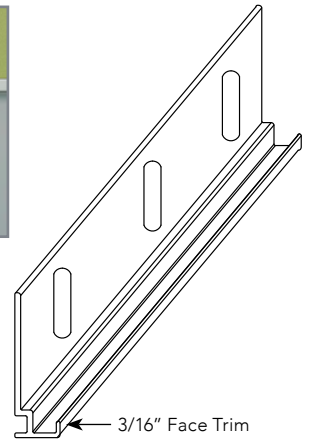

# glass marker walls

Impressive. Elegant. Modern.

Marker

Glass

Magnetic

Glass Marker Walls blend seamlessly into any environment.

- A magnetic writing wall ideal for non-stop brainstorming and client presentations
- Large-scaled documents stay in place with rare earth magnets
- Cover an entire wall, floor-to-ceiling, up to 8'0" high
- Low-iron content tempered glass
- Narrow face aluminum trim top and bottom in clear satin anodize; powder coat paint optional
- 10 Standard colors; 180 optional colors
- Accessories available include rare earth magnets with unique easy grip cap, dry-erase markers, magnetic accessory trays, magnetic erasers and more.

3/16" Face Trim and Mounting Detail