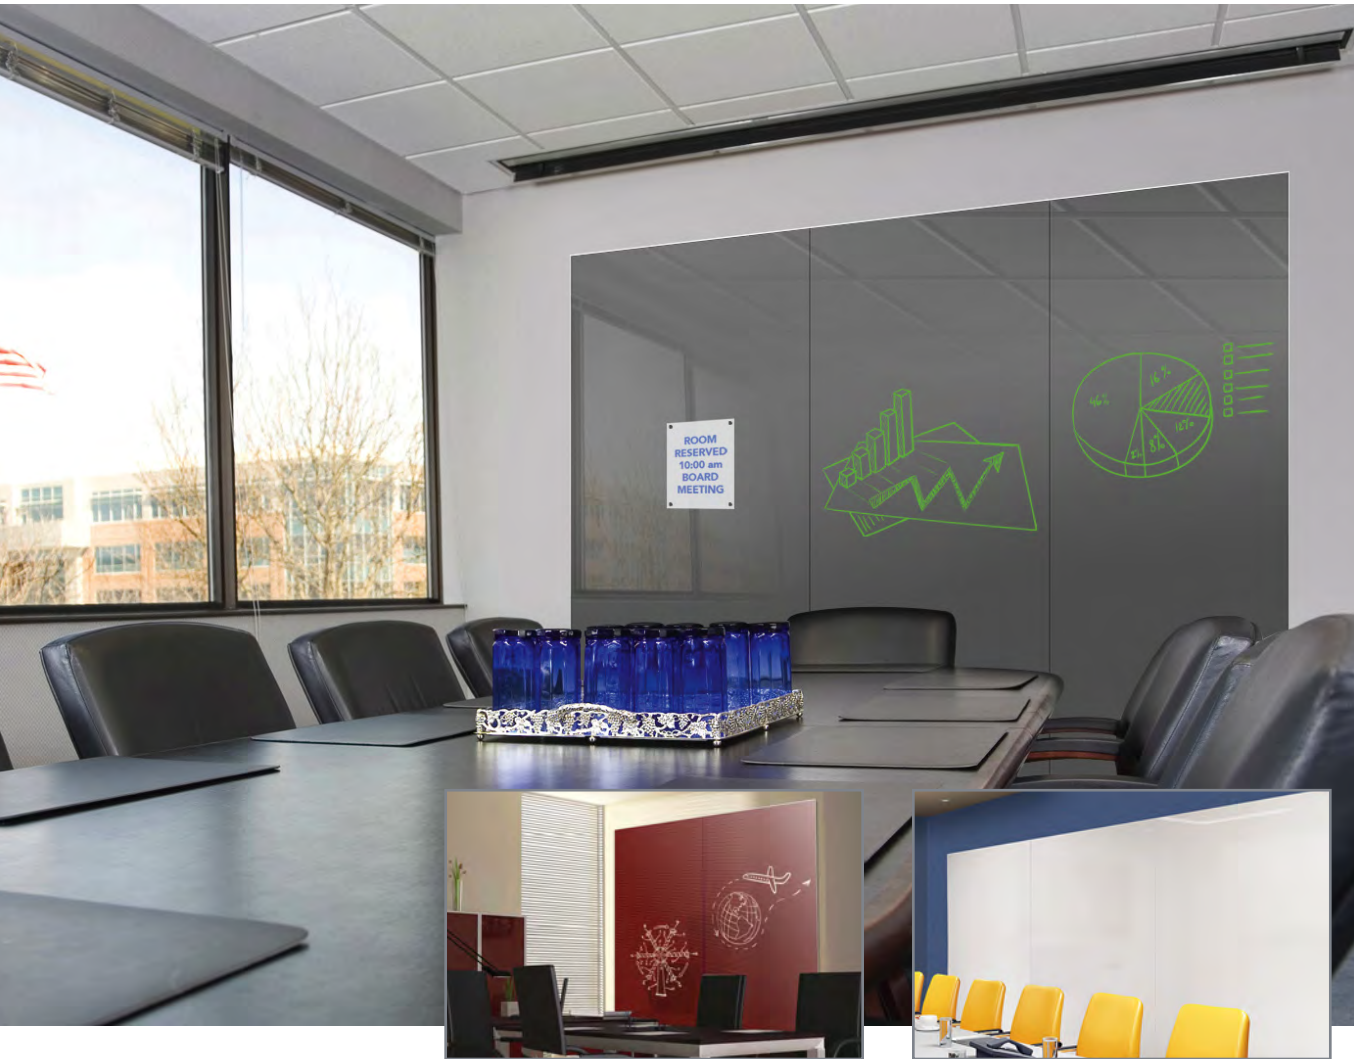

Marker

Magnetic

Glass

glass marker walls

Impressive. Elegant. Modern.

CONNECT™
by Claridge®

let your ideas flow™